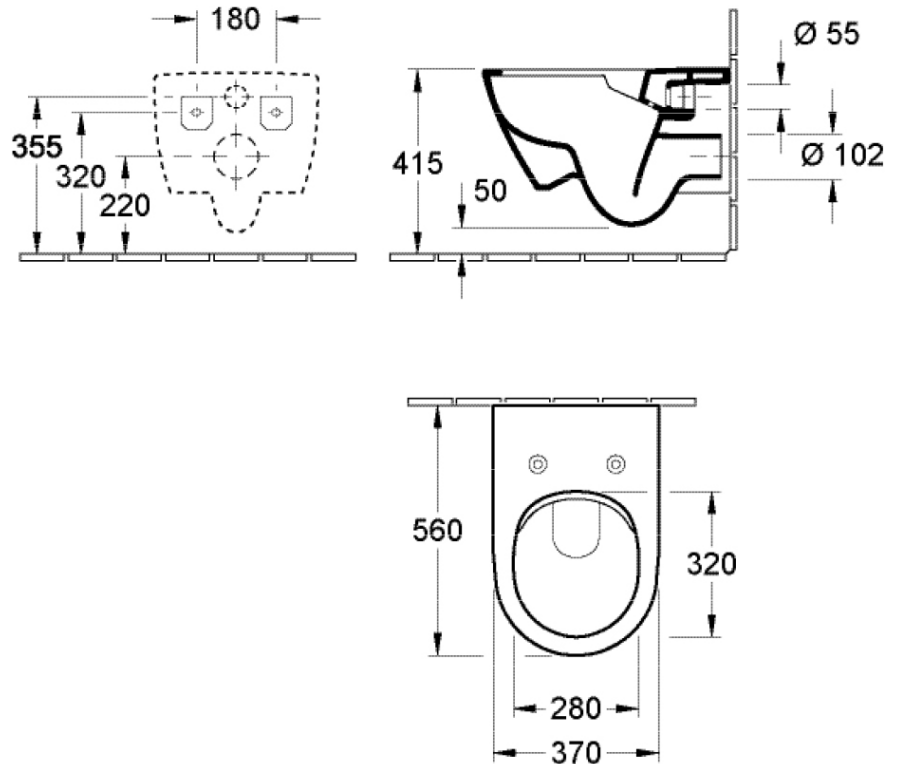

Subway 2.0 Wall Hung Toilet

P Trap, Stone white

Product Image

Product Details

Code:	5614R0RWS4MW
Brand:	Villeroy & Boch
Range:	Subway 2.0
Warranty:	10 Years*
Product Width:	N/A
Product Depth:	N/A
WELS:	4 Star 3.5 LPM, Reg #: L05398 (V)

Additional Features

Required Product
Matching In wall Cistern with Frame

Recommended Products
ViConnect 92233500 or 92233600
Cistern with Frame with E100 E200 Or
E300 ViConnect Flush Plate

Additional Notes

- Fully Smooth Sided. Soft Close seat

Installation Instructions

* Featuring Villeroy & Boch SupraFix Technology

Technical Specification

*Please visit argentaust.com.au/warranty to view the full warranty

Note: All dimensions are in millimetres and are subject to normal manufacturing variations. Always use the physical product measurements for cut-outs and rough-ins as the technical details shown may differ from the actual product. Use acetic cured silicone sealant. Do not use epoxy type adhesives. Clean with damp cloth. Do not use abrasive cleaners, liquids or pastes.