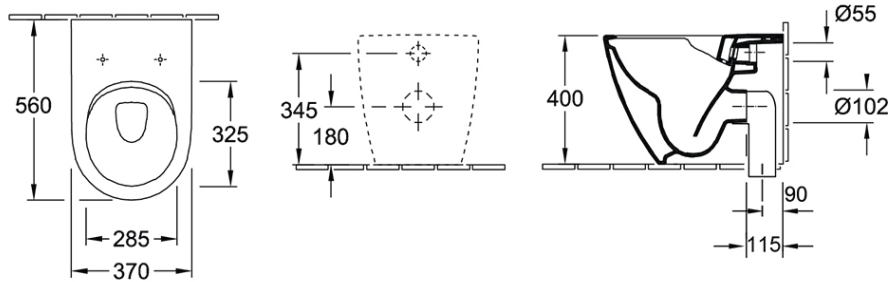

Technical Specification

*Please visit argentaust.com.au/warranty to view the full warranty

Note: All dimensions are in millimetres and are subject to normal manufacturing variations. Always use the physical product measurements for cut-outs and rough-ins as the technical details shown may differ from the actual product. Use acetic cured silicone sealant. Do not use epoxy type adhesives. Clean with damp cloth. Do not use abrasive cleaners, liquids or pastes.