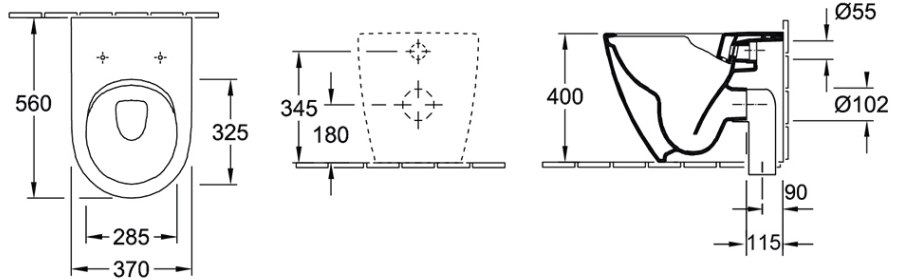

Subway 2.0 DirectFlush Wall Faced Toilet

S & P Trap | Slim Seat

Product Image

Product Details

Code:	5602R101L4DB
Brand:	Villeroy & Boch
Range:	Subway 2.0
Warranty:	10 Years*
Product Width:	N/A
Product Depth:	N/A
WELS:	4 Star 3.4 LPM, Reg #: L05440

Additional Features

Technical Specification

Required Product

Matching InWall Cistern

Recommended Products

92233300 ViConnect Cistern

Additional Notes

- DirectFlush
- Rimless technology

*Please visit argentaust.com.au/warranty to view the full warranty

Note: All dimensions are in millimetres and are subject to normal manufacturing variations. Always use the physical product measurements for cut-outs and rough-ins as the technical details shown may differ from the actual product. Use acetic cured silicone sealant. Do not use epoxy type adhesives. Clean with damp cloth. Do not use abrasive cleaners, liquids or pastes.