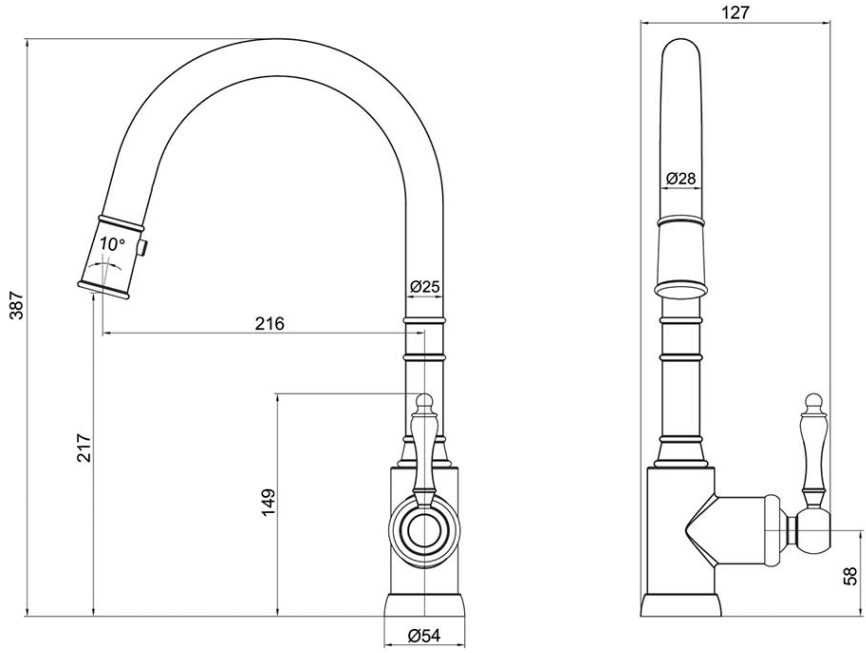

Avia 2.0 Kitchen Mixer Pull Out Spray

Ceramic/Brushed Gold

Product Image **Product Details**

Code: 542885B
Brand: Villeroy & Boch
Range: Avia 2.0
Warranty: 15 Years*
WELS: 5 Star 6 LPM, Reg #: T43052

Additional Features **Technical Specification**

Required Product

Recommended Products

- Additional Notes**
- Lead Free
 - 35mm Ceramic Cartridge
 - 360 Degree Swivel Range
 - Water & Energy Efficient
 - Matching Showers & Accessories

*Please visit argentaust.com.au/warranty to view the full warranty

Note: All dimensions are in millimetres and are subject to normal manufacturing variations. It is recommended to use the physical product measurements for cut-outs and rough-ins as the technical details shown may differ from the actual product. Use acetic cured silicone sealant. Do not use epoxy type adhesives. Clean with damp cloth. Do not use abrasive cleaners, liquids or pastes.