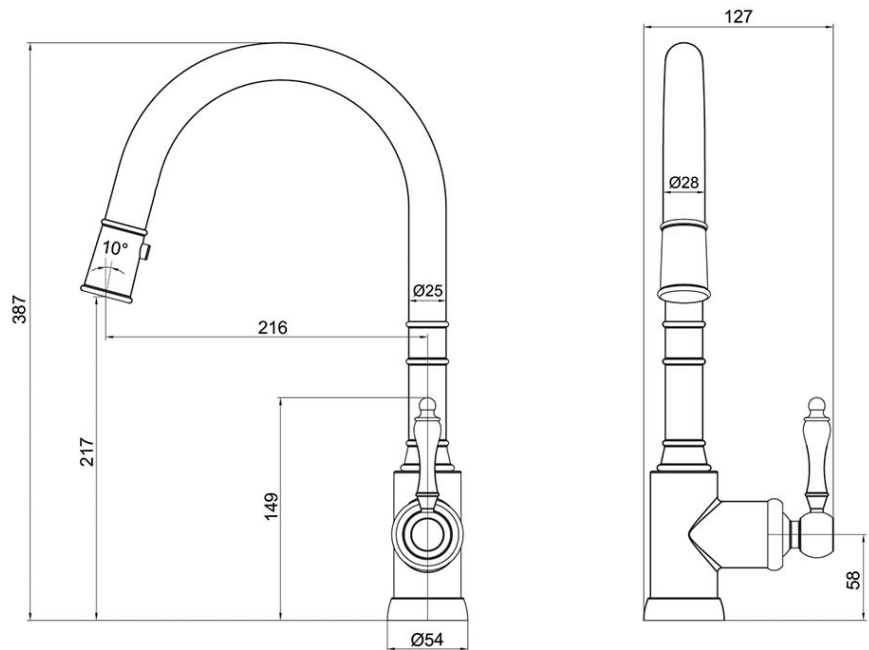

Avia 2.0 Kitchen Mixer Pull Out Spray

Ceramic/Brushed Nickel

Product Image

Product Details

Code: 5428880B
Brand: Villeroy & Boch
Range: Avia 2.0
Warranty: 15 Years*
WELS: 5 Star 6 LPM, Reg #: T43052

Additional Features

Technical Specification

Required Product

Recommended Products

Additional Notes

- Lead Free
- 35mm Ceramic Cartridge
- 360 Degree Swivel Range
- Water & Energy Efficient
- Matching Showers & Accessories

*Please visit argentaust.com.au/warranty to view the full warranty

Note: All dimensions are in millimetres and are subject to normal manufacturing variations. It is recommended to use the physical product measurements for cut-outs and rough-ins as the technical details shown may differ from the actual product. Use acetic cured silicone sealant. Do not use epoxy type adhesives. Clean with damp cloth. Do not use abrasive cleaners, liquids or pastes.