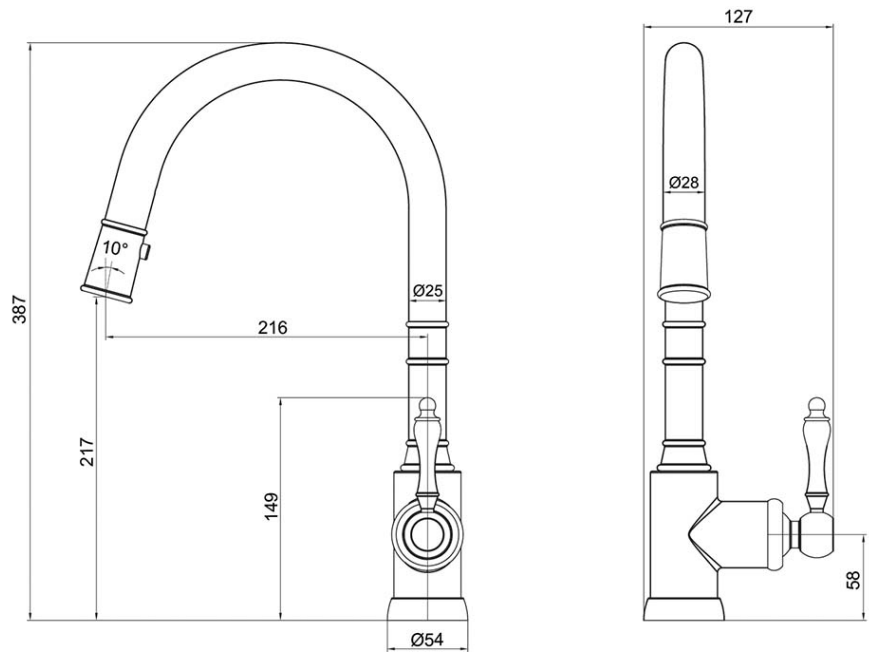

# Avia 2.0 Kitchen Mixer Pull Out Spray

Ceramic/Chrome

**Product Image**

**Product Details**

**Code:** 5428861B  
**Brand:** Villeroy & Boch  
**Range:** Avia 2.0  
**Warranty:** 15 Years\*  
**WELS:** 5 Star 6 LPM, Reg #: T43052

**Additional Features**

**Technical Specification**

**Required Product**

**Recommended Products**

**Additional Notes**

- Lead Free
- 35mm Ceramic Cartridge
- 360 Degree Swivel Range
- Water & Energy Efficient
- Matching Showers & Accessories

\*Please visit [argentaust.com.au/warranty](http://argentaust.com.au/warranty) to view the full warranty

*Note: All dimensions are in millimetres and are subject to normal manufacturing variations. It is recommended to use the physical product measurements for cut-outs and rough-ins as the technical details shown may differ from the actual product. Use acetic cured silicone sealant. Do not use epoxy type adhesives. Clean with damp cloth. Do not use abrasive cleaners, liquids or pastes.*