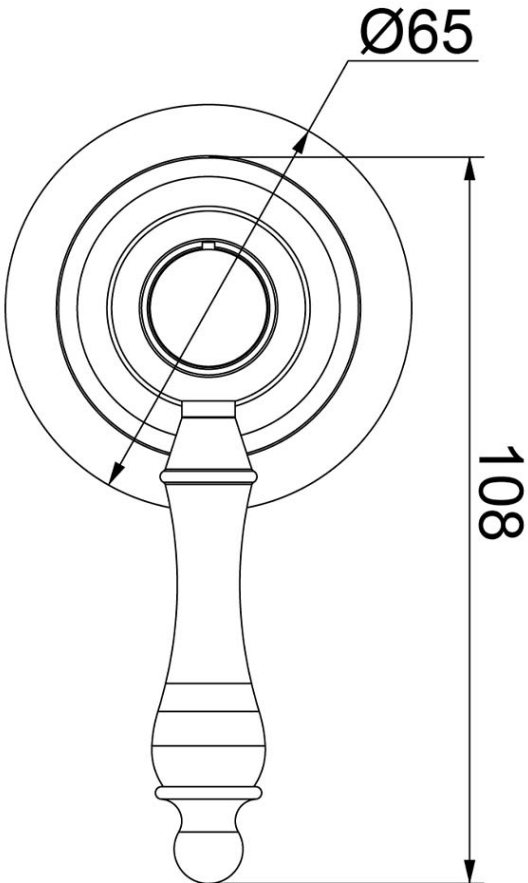

# Avia 2.0 Shower Mixer Trim

Ceramic/Chrome

**Product Image** **Product Details**

**Code:** 5377561B  
**Brand:** Villeroy & Boch  
**Range:** Avia 2.0  
**Warranty:** 15 Years\*  
**WELS:** N/A

**Additional Features** **Technical Specification**

**Required Product**  
 ColourChoice 7413300

**Recommended Products**

**Additional Notes**

- 35mm Ceramic Cartridge
- Compact 65mm Plate
- Matching Showers & Accessories

**Installation Instructions**

\* NOT COMPATIBLE WITH UNIVERSAL BODY  
 \* ONLY USE COLOURCHOICE BODY 7413300

\*Please visit [argentaust.com.au/warranty](http://argentaust.com.au/warranty) to view the full warranty

*Note: All dimensions are in millimetres and are subject to normal manufacturing variations. It is recommended to use the physical product measurements for cut-outs and rough-ins as the technical details shown may differ from the actual product. Use acetic cured silicone sealant. Do not use epoxy type adhesives. Clean with damp cloth. Do not use abrasive cleaners, liquids or pastes.*