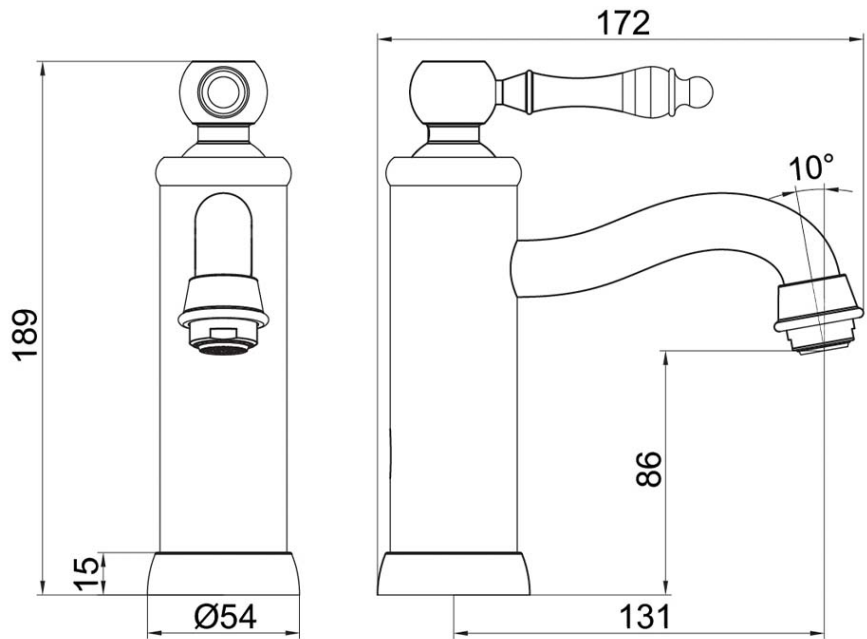

# Avia 2.0 Basin Mixer

Ceramic/Chrome

**Product Image**

**Product Details**

**Code:** 5373561B  
**Brand:** Villeroy & Boch  
**Range:** Avia 2.0  
**Warranty:** 15 Years\*  
**WELS:** 6 Star 4.5 LPM, Reg #: T43049

**Additional Features**

**Technical Specification**

**Required Product**

**Recommended Products**

**Additional Notes**

- Lead Free
- 35mm Ceramic Cartridge
- Water & Energy Efficient
- Matching Showers & Accessories

\*Please visit [argentaust.com.au/warranty](http://argentaust.com.au/warranty) to view the full warranty

*Note: All dimensions are in millimetres and are subject to normal manufacturing variations. It is recommended to use the physical product measurements for cut-outs and rough-ins as the technical details shown may differ from the actual product. Use acetic cured silicone sealant. Do not use epoxy type adhesives. Clean with damp cloth. Do not use abrasive cleaners, liquids or pastes.*