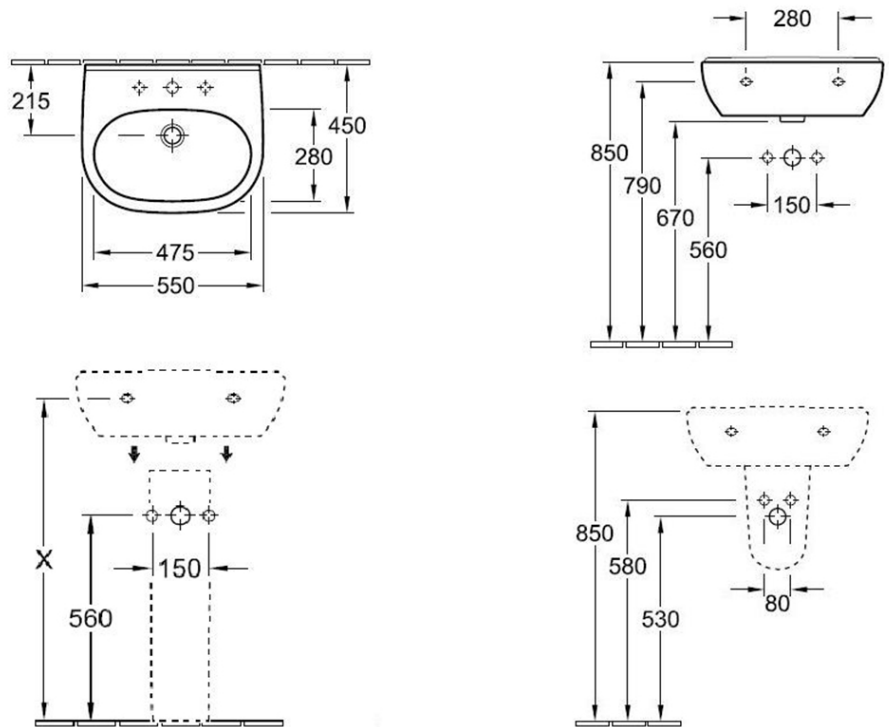

# O.novo 550 Wall Basin

1 Tap Hole

**Product Image**

**Product Details**

<b>Code:</b>	<b>51605501CB</b>
Brand:	Villeroy & Boch
Range:	O.novo
Warranty:	10 Years*
Product Width:	550 mm
Product Depth:	450 mm
WELS:	N/A

**Additional Features**

**Required Product**  
32mm overflow waste

**Recommended Products**  
K316-D POP UP WASTE SERIES

**Additional Notes**

- AVAILABLE WITH 1 OR 3 TAPHOLE

**Technical Specification**

\*Please visit [argentaust.com.au/warranty](http://argentaust.com.au/warranty) to view the full warranty

Note: All dimensions are in millimetres and are subject to normal manufacturing variations. Always use the physical product measurements for cut-outs and rough-ins as the technical details shown may differ from the actual product. Use acetic cured silicone sealant. Do not use epoxy type adhesives. Clean with damp cloth. Do not use abrasive cleaners, liquids or pastes.