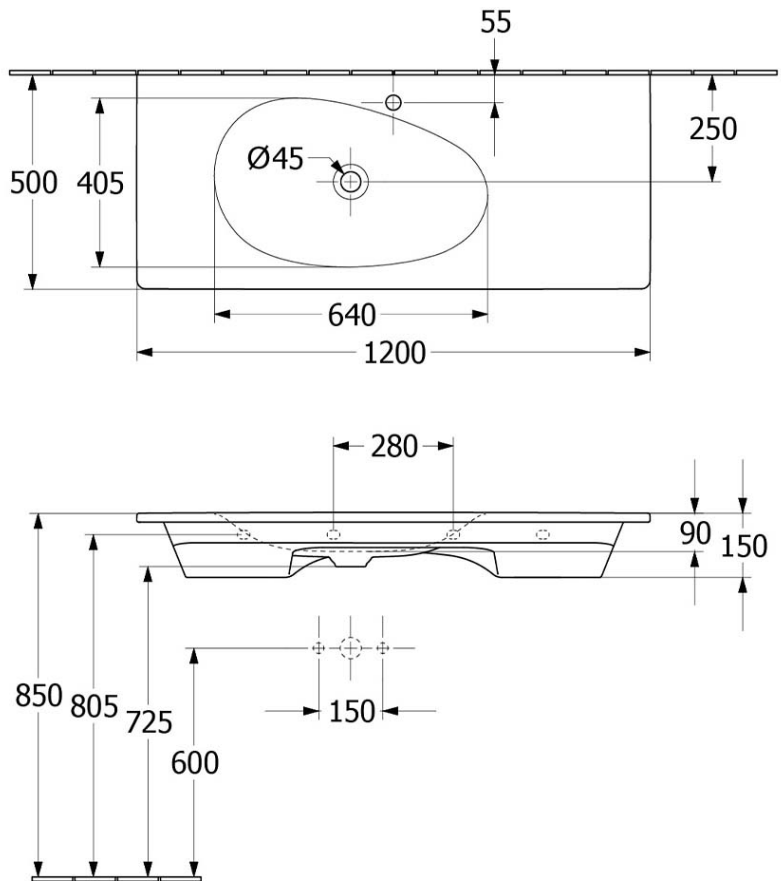

Additional Features **Technical Specification**

Required Product
32mm Waste

Recommended Products
K316-D Pop Up Waste series

Additional Notes

- Supplied with non-closeable waste
- Check for suitability to your requirements.

Installation Instructions

- When used in conjunction with Antao Bathroom Furniture
- Basin must be mounted to wall prior to Cabinet fitment.