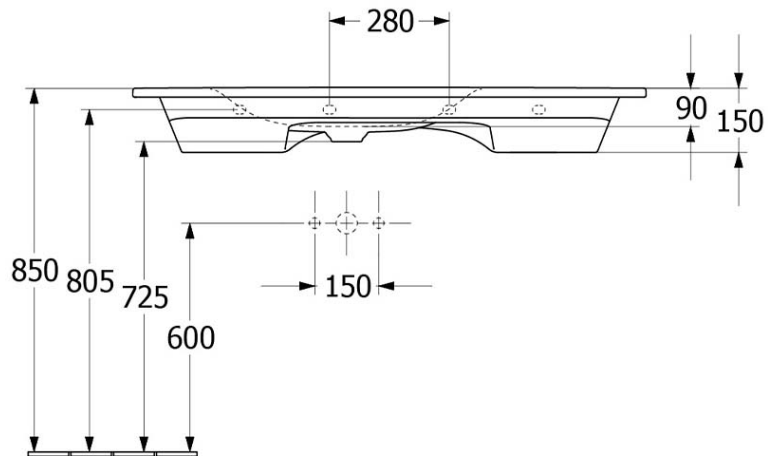

Additional Features **Technical Specification**

Required Product
32mm Waste

Recommended Products
K316-D Pop Up Waste series

Additional Notes

- Supplied with non-closeable waste
- Check for suitability to your requirements.

Installation Instructions

- When used in conjunction with Antao Bathroom Furniture
- Basin must be mounted to wall prior to Cabinet fitment.