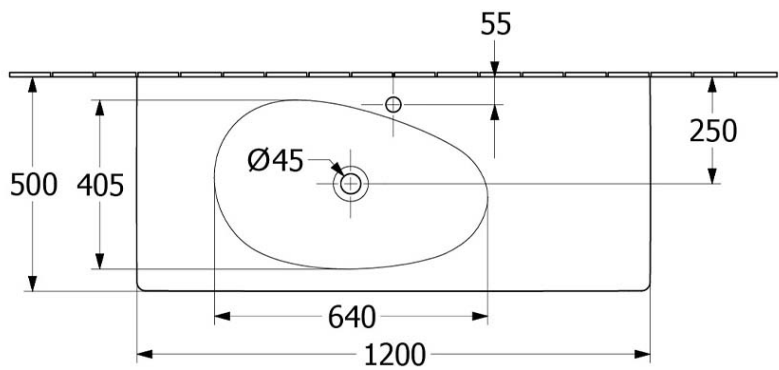

Additional Features **Technical Specification**

Required Product
32mm Waste

Recommended Products
K316-D Pop Up Waste series

Additional Notes

- Supplied with non-closeable waste
- Check for suitability to your requirements.

Installation Instructions

- When used in conjunction with Antao Bathroom Furniture
- Basin must be mounted to wall prior to Cabinet fitment.