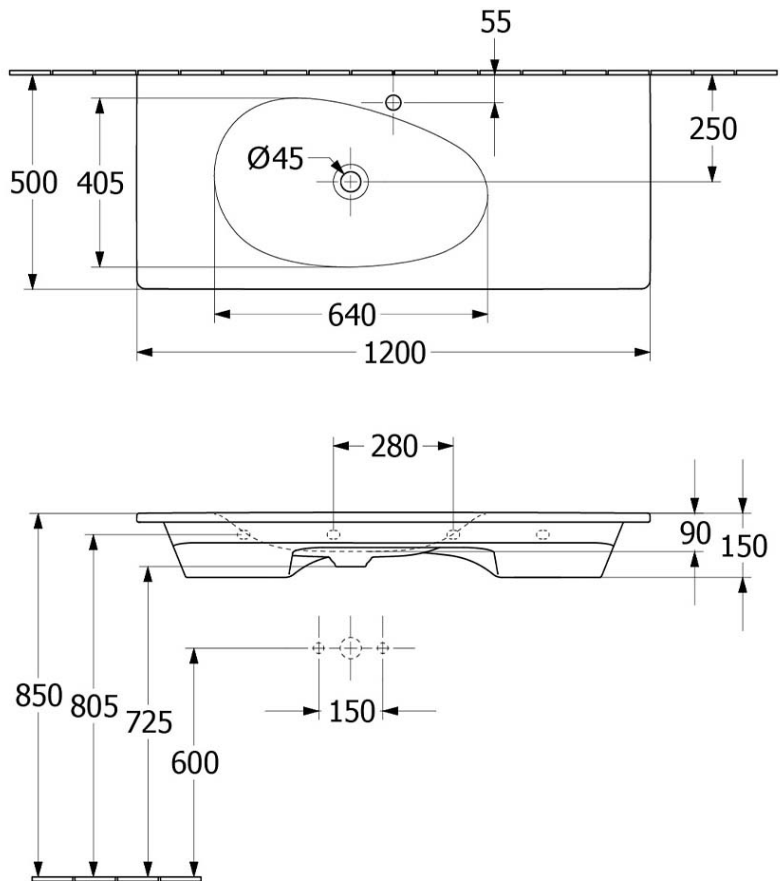

Additional Features **Technical Specification**

Required Product
32mm Waste

Recommended Products
K316-D Pop Up Waste series

Additional Notes

- Supplied with non-closeable waste
- Check for suitability to your requirements.

Installation Instructions

- When used in conjunction with Antao Bathroom Furniture
- Basin must be mounted to wall prior to Cabinet fitment.