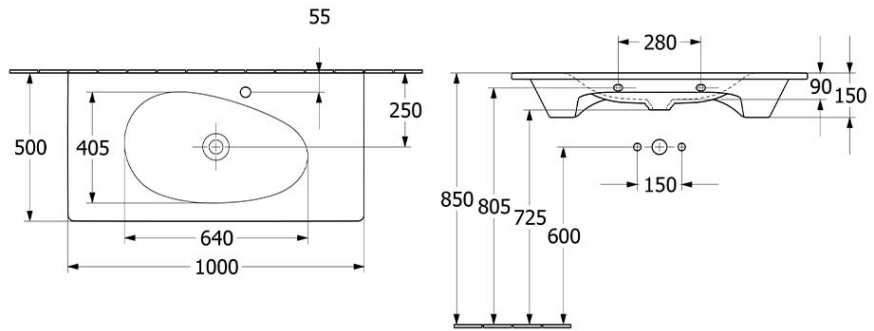

Additional Features **Technical Specification**

Required Product
32mm Waste

Recommended Products
K316-D Pop Up Waste Series

Additional Notes

- Supplied with non-closeable waste
- Check for suitability to your requirements.

Installation Instructions

- When used in conjunction with Antao Bathroom Furniture
- Basin must be mounted to wall prior to Cabinet fitment.