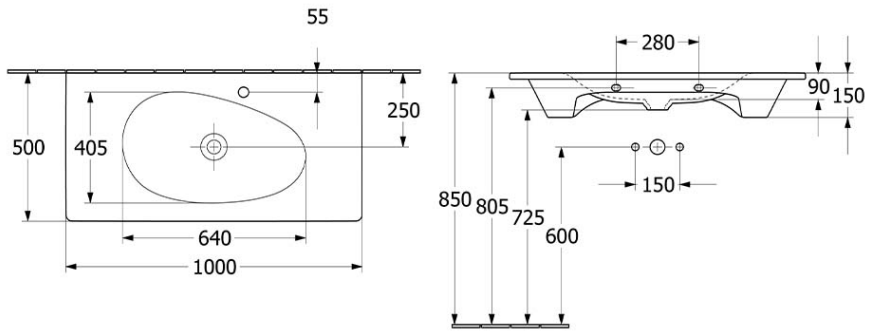

Additional Features **Technical Specification**

Required Product
32mm Waste

Recommended Products
K316-D Pop Up Waste series

Additional Notes

- Supplied with non-closeable waste
- Check for suitability to your requirements.

Installation Instructions

- When used in conjunction with Antao Bathroom Furniture
- Basin must be mounted to wall prior to Cabinet fitment.