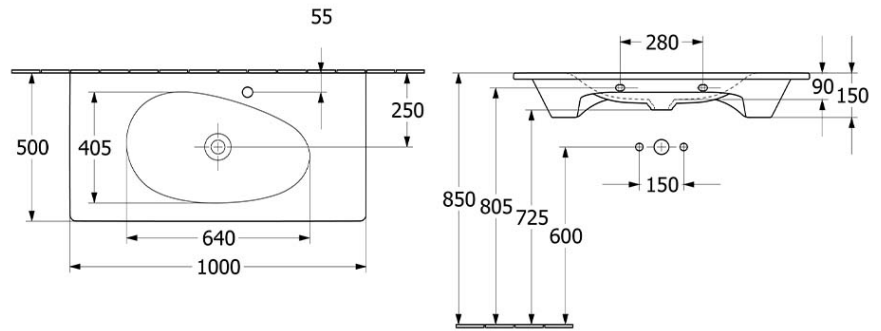

Additional Features **Technical Specification**

Required Product
32mm Waste

Recommended Products
K316-D Pop Up Waste series

Additional Notes

- Supplied with non-closeable waste
- Check for suitability to your requirements.

Installation Instructions

- When used in conjunction with Antao Bathroom Furniture
- Basin must be mounted to wall prior to Cabinet fitment.