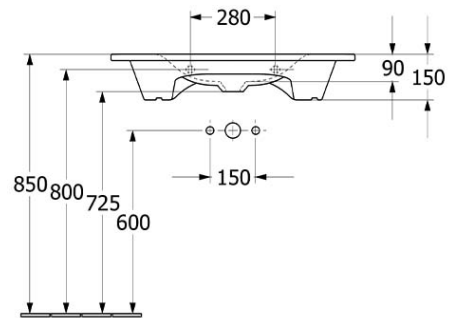

Additional Features

Technical Specification

Required Product
32mm Waste

Recommended Products
K316-D Pop Up Waste series

Additional Notes

- Supplied with non-closeable waste
- Check for suitability to your requirements.

Installation Instructions

- When used in conjunction with Antao Bathroom Furniture
- Basin must be mounted to wall prior to Cabinet fitment