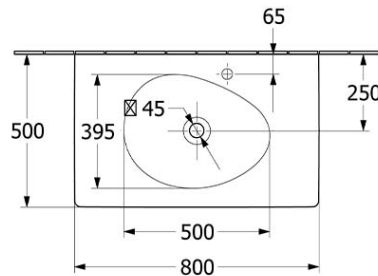

Additional Features

Technical Specification

Required Product
32mm Waste

Recommended Products
K316-D Pop Up Waste series

Additional Notes

- Supplied with non-closeable waste
- Check for suitability to your requirements.

Installation Instructions

- When used in conjunction with Antao Bathroom Furniture
- Basin must be mounted to wall prior to Cabinet fitment