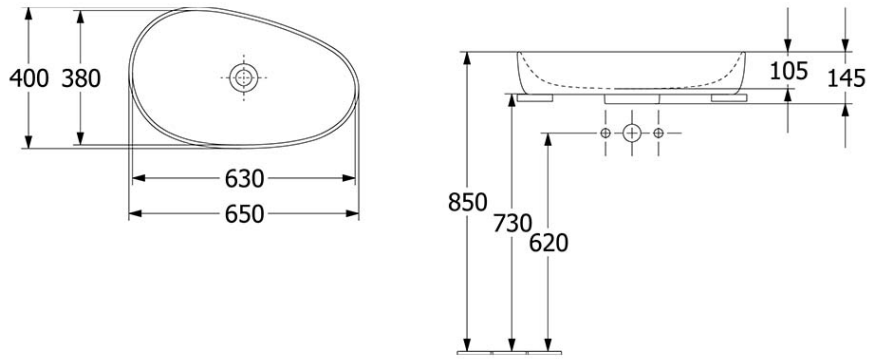

Antao 650 Vessel Basin

CERAMICPLUS | NO OVERFLOW | MORNING GREEN

Product Image **Product Details**

Code: 4A7465R8
Brand: Villeroy & Boch
Range: Antao
Warranty: 10 Years*
Product Width: 650 mm
Product Depth: 400 mm
WELS: N/A

Additional Features **Technical Specification**

Required Product
32mm Waste

Recommended Products
K316-D Pop Up Waste series

Additional Notes

- Supplied with non-closeable waste
- Check for suitability to your requirements.

*Please visit argentaust.com.au/warranty to view the full warranty

Note: All dimensions are in millimetres and are subject to normal manufacturing variations. Always use the physical product measurements for cut-outs and rough-ins as the technical details shown may differ from the actual product. Use acetic cured silicone sealant. Do not use epoxy type adhesives. Clean with damp cloth. Do not use abrasive cleaners, liquids or pastes.