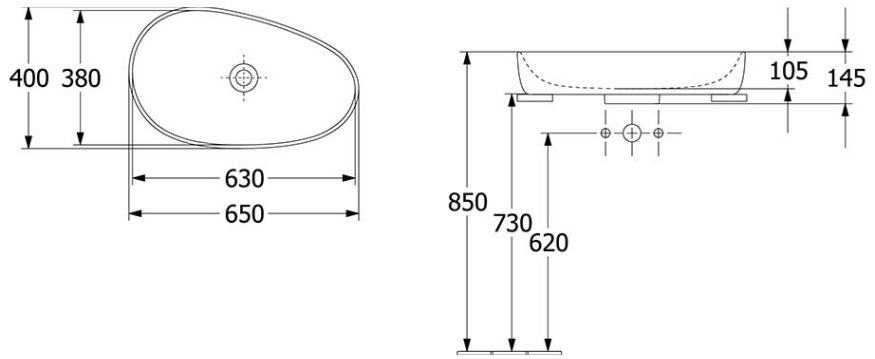

# Antao 650 Vessel Basin

CERAMICPLUS | NO OVERFLOW | ALMOND

**Product Image** **Product Details**

**Code:** 4A7465AM  
**Brand:** Villeroy & Boch  
**Range:** Antao  
**Warranty:** 10 Years\*  
**Product Width:** 650 mm  
**Product Depth:** 400 mm  
**WELS:** N/A

**Additional Features** **Technical Specification**

**Required Product**  
32mm Waste

**Recommended Products**  
K316-D Pop Up Waste series

**Additional Notes**

- Supplied with non-closeable waste
- Check for suitability to your requirements.

\*Please visit [argentaust.com.au/warranty](http://argentaust.com.au/warranty) to view the full warranty

*Note: All dimensions are in millimetres and are subject to normal manufacturing variations. Always use the physical product measurements for cut-outs and rough-ins as the technical details shown may differ from the actual product. Use acetic cured silicone sealant. Do not use epoxy type adhesives. Clean with damp cloth. Do not use abrasive cleaners, liquids or pastes.*