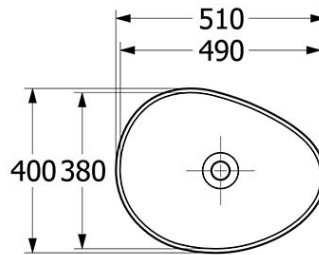

Antao 510 Vessel Basin

CERAMICPLUS | NO OVERFLOW | STONE WHITE

Product Image **Product Details**

Code: 4A7351RW
Brand: Villeroy & Boch
Range: Antao
Warranty: 10 Years*
Product Width: 510 mm
Product Depth: 400 mm
WELS: N/A

Additional Features **Technical Specification**

Required Product
 32mm Waste

Recommended Products
 K316-D Pop Up Waste series

Additional Notes

- Supplied with non-closeable waste
- Check for suitability to your requirements.

*Please visit argentaust.com.au/warranty to view the full warranty

Note: All dimensions are in millimetres and are subject to normal manufacturing variations. Always use the physical product measurements for cut-outs and rough-ins as the technical details shown may differ from the actual product. Use acetic cured silicone sealant. Do not use epoxy type adhesives. Clean with damp cloth. Do not use abrasive cleaners, liquids or pastes.