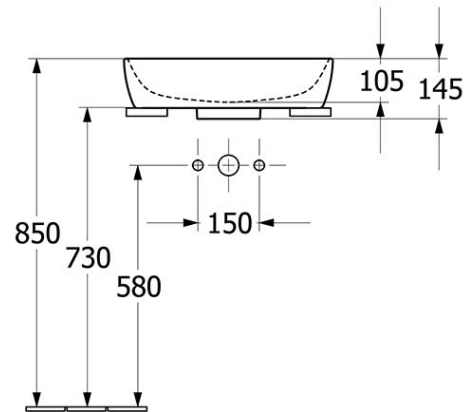

Antao 510 Vessel Basin

CERAMICPLUS | NO OVERFLOW | STONE WHITE

Product Image **Product Details**

Code: 4A7351RW
Brand: Villeroy & Boch
Range: Antao
Warranty: 10 Years*
Product Width: 510 mm
Product Depth: 400 mm
WELS: N/A

Additional Features **Technical Specification**

Required Product
 32mm Waste

Recommended Products
 K316-D Pop Up Waste series

Additional Notes

- Supplied with non-closeable waste
- Check for suitability to your requirements.

*Please visit argentaust.com.au/warranty to view the full warranty

Note: All dimensions are in millimetres and are subject to normal manufacturing variations. Always use the physical product measurements for cut-outs and rough-ins as the technical details shown may differ from the actual product. Use acetic cured silicone sealant. Do not use epoxy type adhesives. Clean with damp cloth. Do not use abrasive cleaners, liquids or pastes.