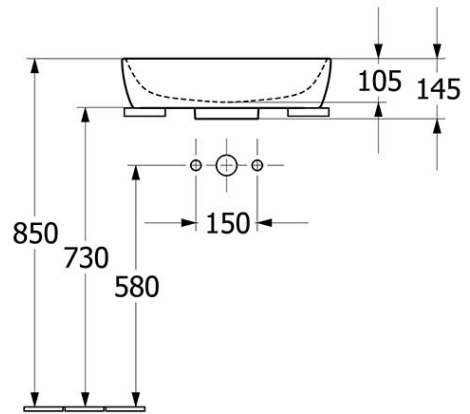

# Antao 510 Vessel Basin

CERAMICPLUS | NO OVERFLOW | MORNING GREEN

**Product Image** **Product Details**

**Code:** 4A7351R8  
**Brand:** Villeroy & Boch  
**Range:** Antao  
**Warranty:** 10 Years\*  
**Product Width:** 510 mm  
**Product Depth:** 400 mm  
**WELS:** N/A

**Additional Features** **Technical Specification**

**Required Product**  
32mm Waste

**Recommended Products**  
K316-D Pop Up Waste series

**Additional Notes**

- Supplied with non-closeable waste
- Check for suitability to your requirements.

\*Please visit [argentaust.com.au/warranty](http://argentaust.com.au/warranty) to view the full warranty

*Note: All dimensions are in millimetres and are subject to normal manufacturing variations. Always use the physical product measurements for cut-outs and rough-ins as the technical details shown may differ from the actual product. Use acetic cured silicone sealant. Do not use epoxy type adhesives. Clean with damp cloth. Do not use abrasive cleaners, liquids or pastes.*