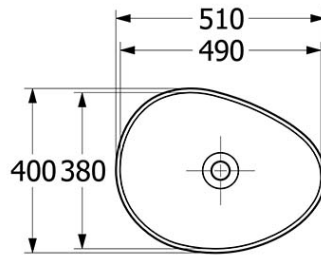

# Antao 510 Vessel Basin

CERAMICPLUS | NO OVERFLOW | MORNING GREEN

**Product Image** **Product Details**

**Code:** 4A7351R8  
**Brand:** Villeroy & Boch  
**Range:** Antao  
**Warranty:** 10 Years\*  
**Product Width:** 510 mm  
**Product Depth:** 400 mm  
**WELS:** N/A

**Additional Features** **Technical Specification**

**Required Product**  
32mm Waste

**Recommended Products**  
K316-D Pop Up Waste series

**Additional Notes**

- Supplied with non-closeable waste
- Check for suitability to your requirements.

\*Please visit [argentaust.com.au/warranty](http://argentaust.com.au/warranty) to view the full warranty

*Note: All dimensions are in millimetres and are subject to normal manufacturing variations. Always use the physical product measurements for cut-outs and rough-ins as the technical details shown may differ from the actual product. Use acetic cured silicone sealant. Do not use epoxy type adhesives. Clean with damp cloth. Do not use abrasive cleaners, liquids or pastes.*