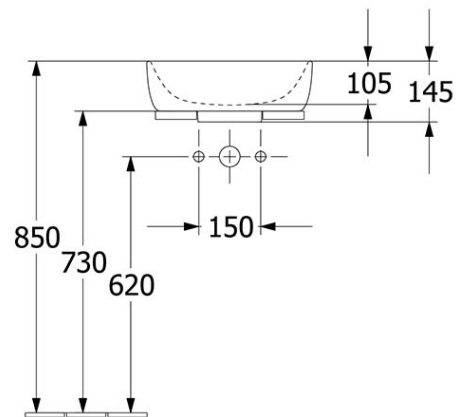

Antao 400 Vessel Basin

CERAMICPLUS | NO OVERFLOW | STONE WHITE

Product Image

Product Details

Code:	4A7240RW
Brand:	Villeroy & Boch
Range:	Antao
Warranty:	10 Years*
Product Width:	400 mm
Product Depth:	395 mm
WELS:	N/A

Additional Features

Technical Specification

Required Product
32mm Waste

Recommended Products
K316-D Pop Up Waste series

Additional Notes

- Supplied with non-closeable waste
- Check for suitability to your requirements.

*Please visit argentaust.com.au/warranty to view the full warranty

Note: All dimensions are in millimetres and are subject to normal manufacturing variations. Always use the physical product measurements for cut-outs and rough-ins as the technical details shown may differ from the actual product. Use acetic cured silicone sealant. Do not use epoxy type adhesives. Clean with damp cloth. Do not use abrasive cleaners, liquids or pastes.