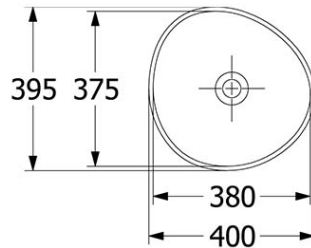

Additional Features

Technical Specification

Required Product
32mm Waste

Recommended Products
K316-D Pop Up Waste series

Additional Notes

- Supplied with non-closeable waste
- Check for suitability to your requirements.

*Please visit argentaust.com.au/warranty to view the full warranty

Note: All dimensions are in millimetres and are subject to normal manufacturing variations. Always use the physical product measurements for cut-outs and rough-ins as the technical details shown may differ from the actual product. Use acetic cured silicone sealant. Do not use epoxy type adhesives. Clean with damp cloth. Do not use abrasive cleaners, liquids or pastes.