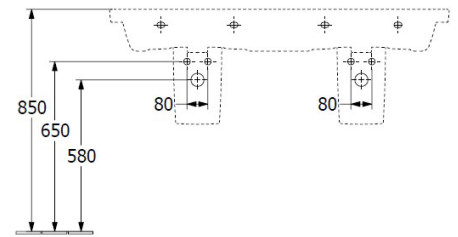

Subway 3.0 1300 Double Bowl Wall Basin

2 x 1 Tap hole, No Overflow, TitanCeram

Product Image

Product Details

Code:	4A71D101CB
Brand:	Villeroy & Boch
Range:	Subway 3.0
Warranty:	10 Years*
Product Width:	1300
Product Depth:	475
Product Height:	45

Additional Features

Technical Specification

Required Product
32mm Waste

Recommended Products
K316-D Pop Up Waste Series, 2 required

Additional Notes

- TitanCeram Slim Edge Basin
- No Overflow
- 2 x 1 Tap hole

Installation Instructions

* Supplied with 2 x 9961 Mounting set

*Please visit argentaust.com.au/warranty to view the full warranty

Note: All dimensions are in millimetres and are subject to normal manufacturing variations. Always use the physical product measurements for cut-outs and rough-ins as the technical details shown may differ from the actual product. Use acetic cured silicone sealant. Do not use epoxy type adhesives. Clean with damp cloth. Do not use abrasive cleaners, liquids or pastes.