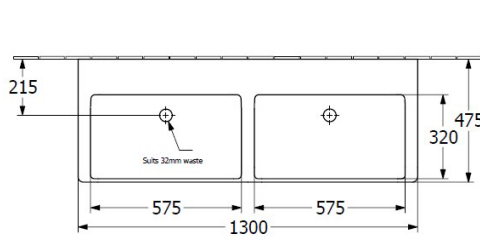

Installation Instructions

* Supplied with 2 x 9961 Mounting set

*Please visit argentaust.com.au/warranty to view the full warranty

Note: All dimensions are in millimetres and are subject to normal manufacturing variations. Always use the physical product measurements for cut-outs and rough-ins as the technical details shown may differ from the actual product. Use acetic cured silicone sealant. Do not use epoxy type adhesives. Clean with damp cloth. Do not use abrasive cleaners, liquids or pastes.