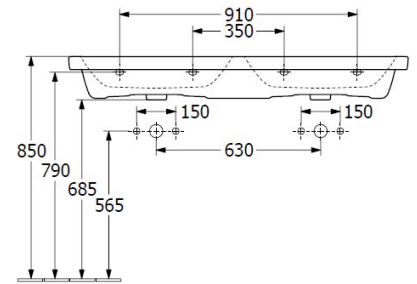

Subway 3.0 1300 Double Bowl Wall Basin

2 x 1 Tap hole, No Overflow, TitanCeram

Product Image

Product Details

Code:	4A71D101CB
Brand:	Villeroy & Boch
Range:	Subway 3.0
Warranty:	10 Years*
Product Width:	1300
Product Depth:	475
Product Height:	45

Additional Features

Technical Specification

Required Product
32mm Waste

Recommended Products
K316-D Pop Up Waste Series, 2 required

Additional Notes

- TitanCeram Slim Edge Basin
- No Overflow
- 2 x 1 Tap hole

Installation Instructions

* Supplied with 2 x 9961 Mounting set

*Please visit argentaust.com.au/warranty to view the full warranty

Note: All dimensions are in millimetres and are subject to normal manufacturing variations. Always use the physical product measurements for cut-outs and rough-ins as the technical details shown may differ from the actual product. Use acetic cured silicone sealant. Do not use epoxy type adhesives. Clean with damp cloth. Do not use abrasive cleaners, liquids or pastes.