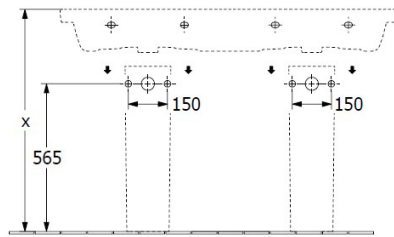

Subway 3.0 1300 Double Bowl Wall Basin

2 x 1 Tap hole, No Overflow, TitanCeram

Product Image

Product Details

Code:	4A71D101CB
Brand:	Villeroy & Boch
Range:	Subway 3.0
Warranty:	10 Years*
Product Width:	1300
Product Depth:	475
Product Height:	45

Additional Features

Technical Specification

Required Product
32mm Waste

Recommended Products
K316-D Pop Up Waste Series, 2 required

Additional Notes

- TitanCeram Slim Edge Basin
- No Overflow
- 2 x 1 Tap hole

Installation Instructions

* Supplied with 2 x 9961 Mounting set

*Please visit argentaust.com.au/warranty to view the full warranty

Note: All dimensions are in millimetres and are subject to normal manufacturing variations. Always use the physical product measurements for cut-outs and rough-ins as the technical details shown may differ from the actual product. Use acetic cured silicone sealant. Do not use epoxy type adhesives. Clean with damp cloth. Do not use abrasive cleaners, liquids or pastes.