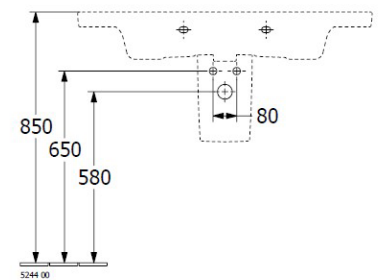

# Subway 3.0 1000 Wall Basin

Stone White, 1 Tap hole, Slot Overflow, TitanCeram

**Product Image**

**Product Details**

<b>Code:</b>	<b>4A70A5RWCB</b>
Brand:	Villeroy & Boch
Range:	Subway 3.0
Warranty:	10 Years*
Product Width:	1,000 mm
Product Depth:	470 mm
Product Height:	45

**Additional Features**

**Required Product**  
32mm Waste

**Recommended Products**  
K316-D Pop Up Waste Series

**Additional Notes**  
• TitanCeram Slim Edge Basin with Slot Overflow

**Installation Instructions**  
\* Supplied with 9961 Mounting set

**Technical Specification**

\*Please visit [argentaust.com.au/warranty](http://argentaust.com.au/warranty) to view the full warranty

Note: All dimensions are in millimetres and are subject to normal manufacturing variations. Always use the physical product measurements for cut-outs and rough-ins as the technical details shown may differ from the actual product. Use acetic cured silicone sealant. Do not use epoxy type adhesives. Clean with damp cloth. Do not use abrasive cleaners, liquids or pastes.