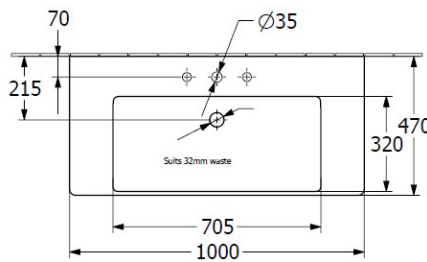

**Additional Features**

**Required Product**  
32mm Waste

**Recommended Products**  
K316-D Pop Up Waste Series

**Additional Notes**  
• TitanCeram Slim Edge Basin with Slot Overflow

**Installation Instructions**  
\* Supplied with 9961 Mounting set

**Technical Specification**

\*Please visit [argentaust.com.au/warranty](http://argentaust.com.au/warranty) to view the full warranty

Note: All dimensions are in millimetres and are subject to normal manufacturing variations. Always use the physical product measurements for cut-outs and rough-ins as the technical details shown may differ from the actual product. Use acetic cured silicone sealant. Do not use epoxy type adhesives. Clean with damp cloth. Do not use abrasive cleaners, liquids or pastes.