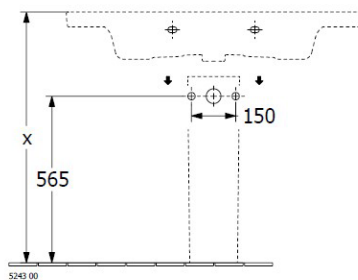

# Subway 3.0 1000 Wall Basin

Stone White, 1 Tap hole, Slot Overflow, TitanCeram

**Product Image**

**Product Details**

<b>Code:</b>	<b>4A70A5RWCB</b>
Brand:	Villeroy & Boch
Range:	Subway 3.0
Warranty:	10 Years*
Product Width:	1,000 mm
Product Depth:	470 mm
Product Height:	45

**Additional Features**

**Required Product**  
32mm Waste

**Recommended Products**  
K316-D Pop Up Waste Series

**Additional Notes**  
• TitanCeram Slim Edge Basin with Slot Overflow

**Installation Instructions**  
\* Supplied with 9961 Mounting set

**Technical Specification**

\*Please visit [argentaust.com.au/warranty](http://argentaust.com.au/warranty) to view the full warranty

Note: All dimensions are in millimetres and are subject to normal manufacturing variations. Always use the physical product measurements for cut-outs and rough-ins as the technical details shown may differ from the actual product. Use acetic cured silicone sealant. Do not use epoxy type adhesives. Clean with damp cloth. Do not use abrasive cleaners, liquids or pastes.