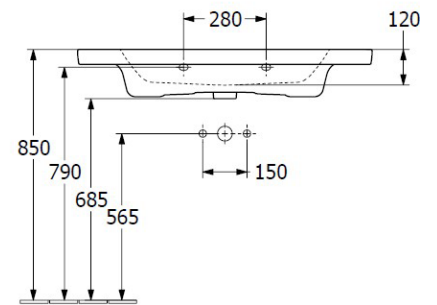

# Subway 3.0 1000 Wall Basin

Stone White, 1 Tap hole, Slot Overflow, TitanCeram

**Product Image**

**Product Details**

<b>Code:</b>	<b>4A70A5RWCB</b>
Brand:	Villeroy & Boch
Range:	Subway 3.0
Warranty:	10 Years*
Product Width:	1,000 mm
Product Depth:	470 mm
Product Height:	45

**Additional Features**

**Required Product**  
32mm Waste

**Recommended Products**  
K316-D Pop Up Waste Series

**Additional Notes**  
• TitanCeram Slim Edge Basin with Slot Overflow

**Installation Instructions**  
\* Supplied with 9961 Mounting set

**Technical Specification**

\*Please visit [argentaust.com.au/warranty](http://argentaust.com.au/warranty) to view the full warranty

Note: All dimensions are in millimetres and are subject to normal manufacturing variations. Always use the physical product measurements for cut-outs and rough-ins as the technical details shown may differ from the actual product. Use acetic cured silicone sealant. Do not use epoxy type adhesives. Clean with damp cloth. Do not use abrasive cleaners, liquids or pastes.