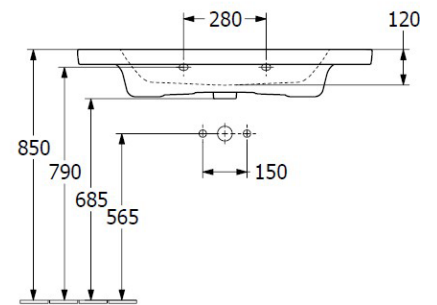

# Subway 3.0 1000 Wall Basin

1 Tap hole, Slot Overflow, TitanCeram, Trap Cover

**Product Image** **Product Details**

**Code:** 4A70A501TB  
**Brand:** Villeroy & Boch  
**Range:** Subway 3.0  
**Warranty:** 10 Years\*  
**Product Width:** 1,000 mm  
**Product Depth:** 470 mm  
**Product Height:** 45 mm

Image depicted without trap cover

**Additional Features** **Technical Specification**

**Required Product**  
32mm Waste

**Recommended Products**  
K316-D Pop Up Waste Series

**Additional Notes**

- TitanCeram Slim Edge Basin with Slot Overflow
- Trap Cover

**Installation Instructions**  
\* Supplied with 9961 Mounting set

\*Please visit [argentaust.com.au/warranty](http://argentaust.com.au/warranty) to view the full warranty

*Note: All dimensions are in millimetres and are subject to normal manufacturing variations. Always use the physical product measurements for cut-outs and rough-ins as the technical details shown may differ from the actual product. Use acetic cured silicone sealant. Do not use epoxy type adhesives. Clean with damp cloth. Do not use abrasive cleaners, liquids or pastes.*