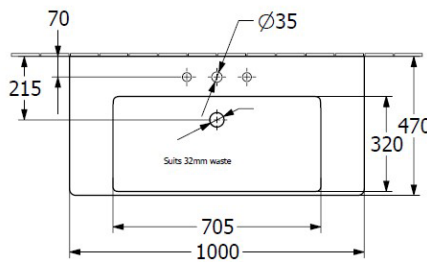

# Subway 3.0 1000 Wall Basin

1 Tap hole, Slot Overflow, TitanCeram, Trap Cover

**Product Image** **Product Details**

**Code:** 4A70A501TB  
**Brand:** Villeroy & Boch  
**Range:** Subway 3.0  
**Warranty:** 10 Years\*  
**Product Width:** 1,000 mm  
**Product Depth:** 470 mm  
**Product Height:** 45 mm

Image depicted without trap cover

**Additional Features** **Technical Specification**

**Required Product**  
32mm Waste

**Recommended Products**  
K316-D Pop Up Waste Series

**Additional Notes**

- TitanCeram Slim Edge Basin with Slot Overflow
- Trap Cover

**Installation Instructions**  
\* Supplied with 9961 Mounting set

\*Please visit [argentaust.com.au/warranty](http://argentaust.com.au/warranty) to view the full warranty

*Note: All dimensions are in millimetres and are subject to normal manufacturing variations. Always use the physical product measurements for cut-outs and rough-ins as the technical details shown may differ from the actual product. Use acetic cured silicone sealant. Do not use epoxy type adhesives. Clean with damp cloth. Do not use abrasive cleaners, liquids or pastes.*