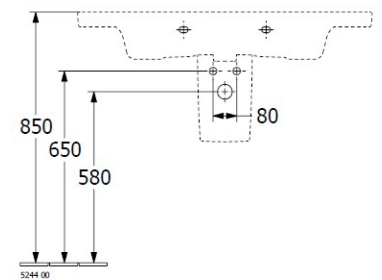

# Subway 3.0 1000 Wall Basin

1 Tap hole, Slot Overflow, TitanCeram, Trap Cover

**Product Image** **Product Details**

**Code:** 4A70A501TB  
**Brand:** Villeroy & Boch  
**Range:** Subway 3.0  
**Warranty:** 10 Years\*  
**Product Width:** 1,000 mm  
**Product Depth:** 470 mm  
**Product Height:** 45 mm

Image depicted without trap cover

**Additional Features** **Technical Specification**

**Required Product**  
32mm Waste

**Recommended Products**  
K316-D Pop Up Waste Series

**Additional Notes**

- TitanCeram Slim Edge Basin with Slot Overflow
- Trap Cover

**Installation Instructions**  
\* Supplied with 9961 Mounting set

\*Please visit [argentaust.com.au/warranty](http://argentaust.com.au/warranty) to view the full warranty

*Note: All dimensions are in millimetres and are subject to normal manufacturing variations. Always use the physical product measurements for cut-outs and rough-ins as the technical details shown may differ from the actual product. Use acetic cured silicone sealant. Do not use epoxy type adhesives. Clean with damp cloth. Do not use abrasive cleaners, liquids or pastes.*