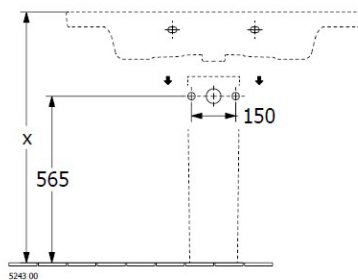

# Subway 3.0 1000 Wall Basin

1 Tap hole, Slot Overflow, TitanCeram, Trap Cover

**Product Image** **Product Details**

**Code:** 4A70A501TB  
**Brand:** Villeroy & Boch  
**Range:** Subway 3.0  
**Warranty:** 10 Years\*  
**Product Width:** 1,000 mm  
**Product Depth:** 470 mm  
**Product Height:** 45 mm

Image depicted without trap cover

**Additional Features** **Technical Specification**

**Required Product**  
32mm Waste

**Recommended Products**  
K316-D Pop Up Waste Series

**Additional Notes**

- TitanCeram Slim Edge Basin with Slot Overflow
- Trap Cover

**Installation Instructions**  
\* Supplied with 9961 Mounting set

\*Please visit [argentaust.com.au/warranty](http://argentaust.com.au/warranty) to view the full warranty

*Note: All dimensions are in millimetres and are subject to normal manufacturing variations. Always use the physical product measurements for cut-outs and rough-ins as the technical details shown may differ from the actual product. Use acetic cured silicone sealant. Do not use epoxy type adhesives. Clean with damp cloth. Do not use abrasive cleaners, liquids or pastes.*