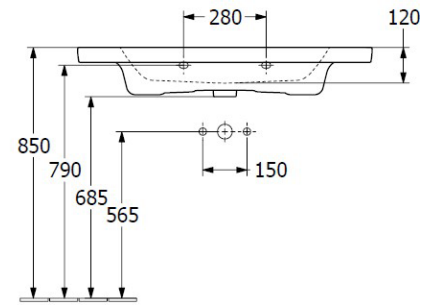

Subway 3.0 1000 Wall Basin

1 Tap hole, Slot Overflow, TitanCeram

Product Image

Product Details

Code:	4A70A501CB
Brand:	Villeroy & Boch
Range:	Subway 3.0
Warranty:	10 Years*
Product Width:	1,000 mm
Product Depth:	470 mm
Product Height:	45 mm

Additional Features

Required Product
32mm Waste

Recommended Products
K316-D Pop Up Waste Series

Additional Notes
• TitanCeram Slim Edge Basin with Slot Overflow

Installation Instructions
* Supplied with 9961 Mounting set

Technical Specification

*Please visit argentaust.com.au/warranty to view the full warranty

Note: All dimensions are in millimetres and are subject to normal manufacturing variations. Always use the physical product measurements for cut-outs and rough-ins as the technical details shown may differ from the actual product. Use acetic cured silicone sealant. Do not use epoxy type adhesives. Clean with damp cloth. Do not use abrasive cleaners, liquids or pastes.