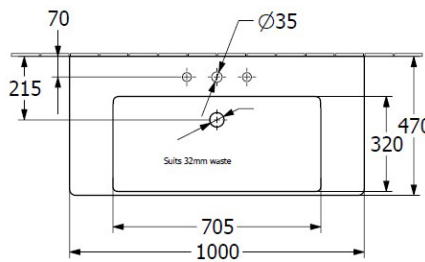

Subway 3.0 1000 Wall Basin

1 Tap hole, Slot Overflow, TitanCeram

Product Image

Product Details

Code:	4A70A501CB
Brand:	Villeroy & Boch
Range:	Subway 3.0
Warranty:	10 Years*
Product Width:	1,000 mm
Product Depth:	470 mm
Product Height:	45 mm

Additional Features

Required Product
32mm Waste

Recommended Products
K316-D Pop Up Waste Series

Additional Notes
• TitanCeram Slim Edge Basin with Slot Overflow

Installation Instructions
* Supplied with 9961 Mounting set

Technical Specification

*Please visit argentaust.com.au/warranty to view the full warranty

Note: All dimensions are in millimetres and are subject to normal manufacturing variations. Always use the physical product measurements for cut-outs and rough-ins as the technical details shown may differ from the actual product. Use acetic cured silicone sealant. Do not use epoxy type adhesives. Clean with damp cloth. Do not use abrasive cleaners, liquids or pastes.