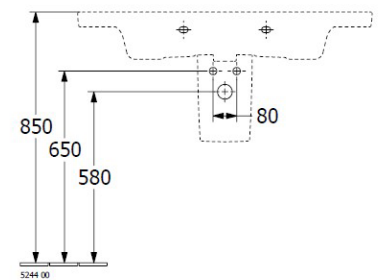

Subway 3.0 1000 Wall Basin

1 Tap hole, Slot Overflow, TitanCeram

Product Image

Product Details

Code:	4A70A501CB
Brand:	Villeroy & Boch
Range:	Subway 3.0
Warranty:	10 Years*
Product Width:	1,000 mm
Product Depth:	470 mm
Product Height:	45 mm

Additional Features

Required Product
32mm Waste

Recommended Products
K316-D Pop Up Waste Series

Additional Notes
• TitanCeram Slim Edge Basin with Slot Overflow

Installation Instructions
* Supplied with 9961 Mounting set

Technical Specification

*Please visit argentaust.com.au/warranty to view the full warranty

Note: All dimensions are in millimetres and are subject to normal manufacturing variations. Always use the physical product measurements for cut-outs and rough-ins as the technical details shown may differ from the actual product. Use acetic cured silicone sealant. Do not use epoxy type adhesives. Clean with damp cloth. Do not use abrasive cleaners, liquids or pastes.