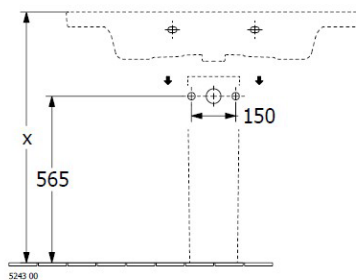

Subway 3.0 1000 Wall Basin

1 Tap hole, Slot Overflow, TitanCeram

Product Image

Product Details

Code:	4A70A501CB
Brand:	Villeroy & Boch
Range:	Subway 3.0
Warranty:	10 Years*
Product Width:	1,000 mm
Product Depth:	470 mm
Product Height:	45 mm

Additional Features

Required Product
32mm Waste

Recommended Products
K316-D Pop Up Waste Series

Additional Notes
• TitanCeram Slim Edge Basin with Slot Overflow

Installation Instructions
* Supplied with 9961 Mounting set

Technical Specification

*Please visit argentaust.com.au/warranty to view the full warranty

Note: All dimensions are in millimetres and are subject to normal manufacturing variations. Always use the physical product measurements for cut-outs and rough-ins as the technical details shown may differ from the actual product. Use acetic cured silicone sealant. Do not use epoxy type adhesives. Clean with damp cloth. Do not use abrasive cleaners, liquids or pastes.