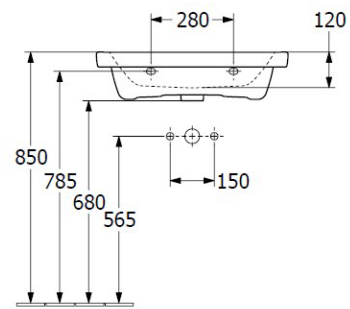

Subway 3.0 650 Wall Basin

1 Tap hole, Slot Overflow, TitanCeram

Product Image

Product Details

Code:	4A706501CB
Brand:	Villeroy & Boch
Range:	Subway 3.0
Warranty:	10 Years*
Product Width:	650 mm
Product Depth:	470 mm
Product Height:	45 mm

Additional Features

Required Product
32mm Waste

Recommended Products
K316-D Pop Up Waste Series

Additional Notes
• TitanCeram Slim Edge Basin with Slot Overflow

Installation Instructions
* Supplied with 9961 Mounting set

Technical Specification

*Please visit argentaust.com.au/warranty to view the full warranty

Note: All dimensions are in millimetres and are subject to normal manufacturing variations. Always use the physical product measurements for cut-outs and rough-ins as the technical details shown may differ from the actual product. Use acetic cured silicone sealant. Do not use epoxy type adhesives. Clean with damp cloth. Do not use abrasive cleaners, liquids or pastes.