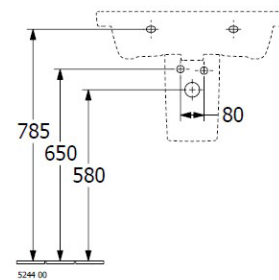

Subway 3.0 650 Wall Basin

1 Tap hole, Slot Overflow, TitanCeram

Product Image

Product Details

Code:	4A706501CB
Brand:	Villeroy & Boch
Range:	Subway 3.0
Warranty:	10 Years*
Product Width:	650 mm
Product Depth:	470 mm
Product Height:	45 mm

Additional Features

Required Product
32mm Waste

Recommended Products
K316-D Pop Up Waste Series

Additional Notes
• TitanCeram Slim Edge Basin with Slot Overflow

Installation Instructions
* Supplied with 9961 Mounting set

Technical Specification

*Please visit argentaust.com.au/warranty to view the full warranty

Note: All dimensions are in millimetres and are subject to normal manufacturing variations. Always use the physical product measurements for cut-outs and rough-ins as the technical details shown may differ from the actual product. Use acetic cured silicone sealant. Do not use epoxy type adhesives. Clean with damp cloth. Do not use abrasive cleaners, liquids or pastes.