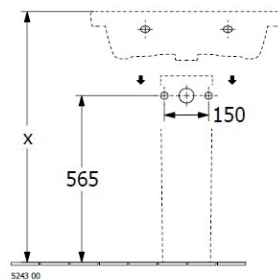

Subway 3.0 650 Wall Basin

1 Tap hole, Slot Overflow, TitanCeram

Product Image

Product Details

Code:	4A706501CB
Brand:	Villeroy & Boch
Range:	Subway 3.0
Warranty:	10 Years*
Product Width:	650 mm
Product Depth:	470 mm
Product Height:	45 mm

Additional Features

Required Product
32mm Waste

Recommended Products
K316-D Pop Up Waste Series

Additional Notes
• TitanCeram Slim Edge Basin with Slot Overflow

Installation Instructions
* Supplied with 9961 Mounting set

Technical Specification

*Please visit argentaust.com.au/warranty to view the full warranty

Note: All dimensions are in millimetres and are subject to normal manufacturing variations. Always use the physical product measurements for cut-outs and rough-ins as the technical details shown may differ from the actual product. Use acetic cured silicone sealant. Do not use epoxy type adhesives. Clean with damp cloth. Do not use abrasive cleaners, liquids or pastes.