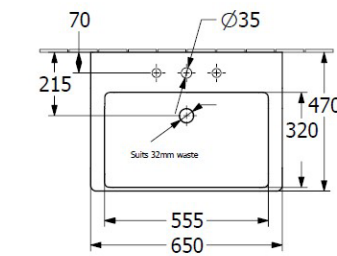

Additional Features

Required Product
32mm Waste

Recommended Products
K316-D Pop Up Waste Series

Additional Notes
• TitanCeram Slim Edge Basin with Slot Overflow

Installation Instructions
* Supplied with 9961 Mounting set

Technical Specification

*Please visit argentaust.com.au/warranty to view the full warranty

Note: All dimensions are in millimetres and are subject to normal manufacturing variations. Always use the physical product measurements for cut-outs and rough-ins as the technical details shown may differ from the actual product. Use acetic cured silicone sealant. Do not use epoxy type adhesives. Clean with damp cloth. Do not use abrasive cleaners, liquids or pastes.