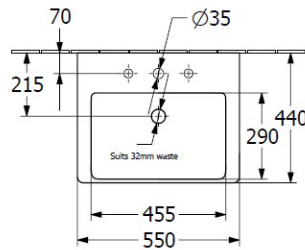

# Subway 3.0 550 Wall Basin

1 Tap hole, Slot Overflow, TitanCeram

**Product Image**

**Product Details**

<b>Code:</b>	<b>4A705501CB</b>
Brand:	Villeroy & Boch
Range:	Subway 3.0
Warranty:	10 Years*
Product Width:	550 mm
Product Depth:	440 mm
Product Height:	45 mm

**Additional Features**

**Technical Specification**

**Required Product**  
32mm Waste

**Recommended Products**  
K316-D Pop Up Waste Series

**Additional Notes**

- TitanCeram Slim Edge Basin with Slot Overflow

**Installation Instructions**  
\* Supplied with 9961 Mounting set

\*Please visit [argentaust.com.au/warranty](http://argentaust.com.au/warranty) to view the full warranty

Note: All dimensions are in millimetres and are subject to normal manufacturing variations. Always use the physical product measurements for cut-outs and rough-ins as the technical details shown may differ from the actual product. Use acetic cured silicone sealant. Do not use epoxy type adhesives. Clean with damp cloth. Do not use abrasive cleaners, liquids or pastes.