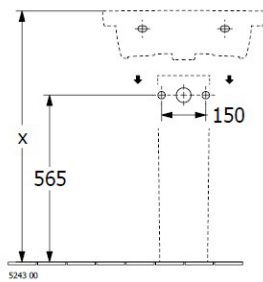

# Subway 3.0 550 Wall Basin

1 Tap hole, Slot Overflow, TitanCeram

**Product Image**

**Product Details**

<b>Code:</b>	<b>4A705501CB</b>
Brand:	Villeroy & Boch
Range:	Subway 3.0
Warranty:	10 Years*
Product Width:	550 mm
Product Depth:	440 mm
Product Height:	45 mm

**Additional Features**

**Technical Specification**

**Required Product**  
32mm Waste

**Recommended Products**  
K316-D Pop Up Waste Series

**Additional Notes**

- TitanCeram Slim Edge Basin with Slot Overflow

**Installation Instructions**  
\* Supplied with 9961 Mounting set

\*Please visit [argentaust.com.au/warranty](http://argentaust.com.au/warranty) to view the full warranty

Note: All dimensions are in millimetres and are subject to normal manufacturing variations. Always use the physical product measurements for cut-outs and rough-ins as the technical details shown may differ from the actual product. Use acetic cured silicone sealant. Do not use epoxy type adhesives. Clean with damp cloth. Do not use abrasive cleaners, liquids or pastes.