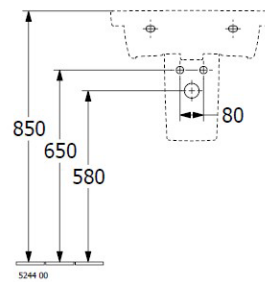

# Subway 3.0 550 Wall Basin

1 Tap hole, Slot Overflow, TitanCeram

**Product Image**

**Product Details**

<b>Code:</b>	<b>4A705501CB</b>
Brand:	Villeroy & Boch
Range:	Subway 3.0
Warranty:	10 Years*
Product Width:	550 mm
Product Depth:	440 mm
Product Height:	45 mm

**Additional Features**

**Technical Specification**

**Required Product**  
32mm Waste

**Recommended Products**  
K316-D Pop Up Waste Series

**Additional Notes**

- TitanCeram Slim Edge Basin with Slot Overflow

**Installation Instructions**  
\* Supplied with 9961 Mounting set

\*Please visit [argentaust.com.au/warranty](http://argentaust.com.au/warranty) to view the full warranty

Note: All dimensions are in millimetres and are subject to normal manufacturing variations. Always use the physical product measurements for cut-outs and rough-ins as the technical details shown may differ from the actual product. Use acetic cured silicone sealant. Do not use epoxy type adhesives. Clean with damp cloth. Do not use abrasive cleaners, liquids or pastes.