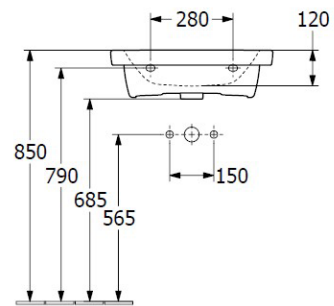

# Subway 3.0 550 Wall Basin

1 Tap hole, Slot Overflow, TitanCeram

**Product Image**

**Product Details**

<b>Code:</b>	<b>4A705501CB</b>
Brand:	Villeroy & Boch
Range:	Subway 3.0
Warranty:	10 Years*
Product Width:	550 mm
Product Depth:	440 mm
Product Height:	45 mm

**Additional Features**

**Technical Specification**

**Required Product**  
32mm Waste

**Recommended Products**  
K316-D Pop Up Waste Series

**Additional Notes**

- TitanCeram Slim Edge Basin with Slot Overflow

**Installation Instructions**  
\* Supplied with 9961 Mounting set

\*Please visit [argentaust.com.au/warranty](http://argentaust.com.au/warranty) to view the full warranty

Note: All dimensions are in millimetres and are subject to normal manufacturing variations. Always use the physical product measurements for cut-outs and rough-ins as the technical details shown may differ from the actual product. Use acetic cured silicone sealant. Do not use epoxy type adhesives. Clean with damp cloth. Do not use abrasive cleaners, liquids or pastes.