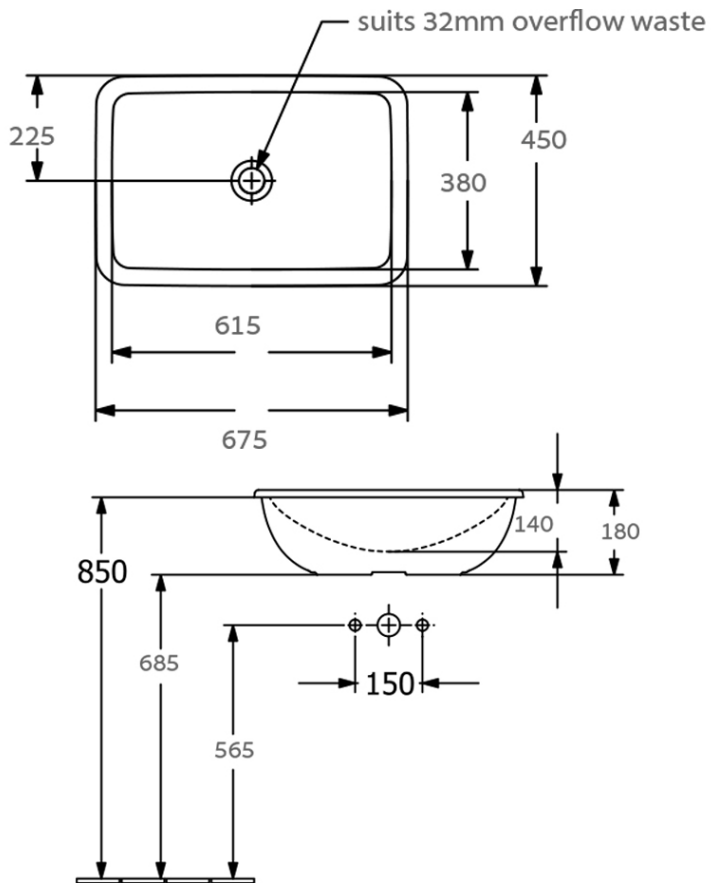

## Product Details

<b>Code:</b>	<b>4A660001</b>
Brand:	Villeroy & Boch
Range:	Loop Slim
Warranty:	10 Years*
Product Width:	675 mm
Product Depth:	450 mm
WELS:	N/A

## Additional Features

- Required Product**  
32mm Overflow Waste
- Recommended Products**  
K316-D PUW Series

- Additional Notes**
- Water capacity to bottom of overflow - 6.3lt
- Installation Instructions**
- \* Position logo visible at the back of the basin
  - \* Slot overflow at the front

## Technical Specification

\*Please visit [argentaust.com.au/warranty](http://argentaust.com.au/warranty) to view the full warranty

*Note: All dimensions are in millimetres and are subject to normal manufacturing variations. Always use the physical product measurements for cut-outs and rough-ins as the technical details shown may differ from the actual product. Use acetic cured silicone sealant. Do not use epoxy type adhesives. Clean with damp cloth. Do not use abrasive cleaners, liquids or pastes.*