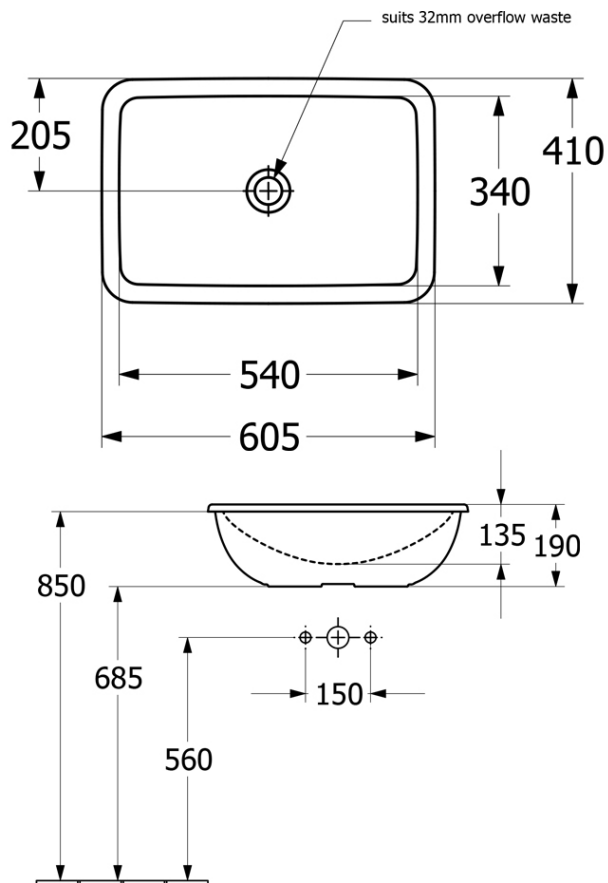

Loop Slim 600 Rect DI Basin NTH

Product Image

Product Details

| | |
|----------------|-----------------|
| Code: | 4A650001 |
| Brand: | Villeroy & Boch |
| Range: | Loop Slim |
| Warranty: | 10 Years* |
| Product Width: | 605 mm |
| Product Depth: | 405 mm |
| WELS: | N/A |

Additional Features

Required Product
32mm Overflow Waste

Recommended Products
K316-D PUW Series

Additional Notes

- Water capacity to bottom of overflow - 5.4lt

Installation Instructions

- * Position logo visible at the back of the basin
- * Slot overflow at the front

Technical Specification

*Please visit argentaust.com.au/warranty to view the full warranty

Note: All dimensions are in millimetres and are subject to normal manufacturing variations. Always use the physical product measurements for cut-outs and rough-ins as the technical details shown may differ from the actual product. Use acetic cured silicone sealant. Do not use epoxy type adhesives. Clean with damp cloth. Do not use abrasive cleaners, liquids or pastes.