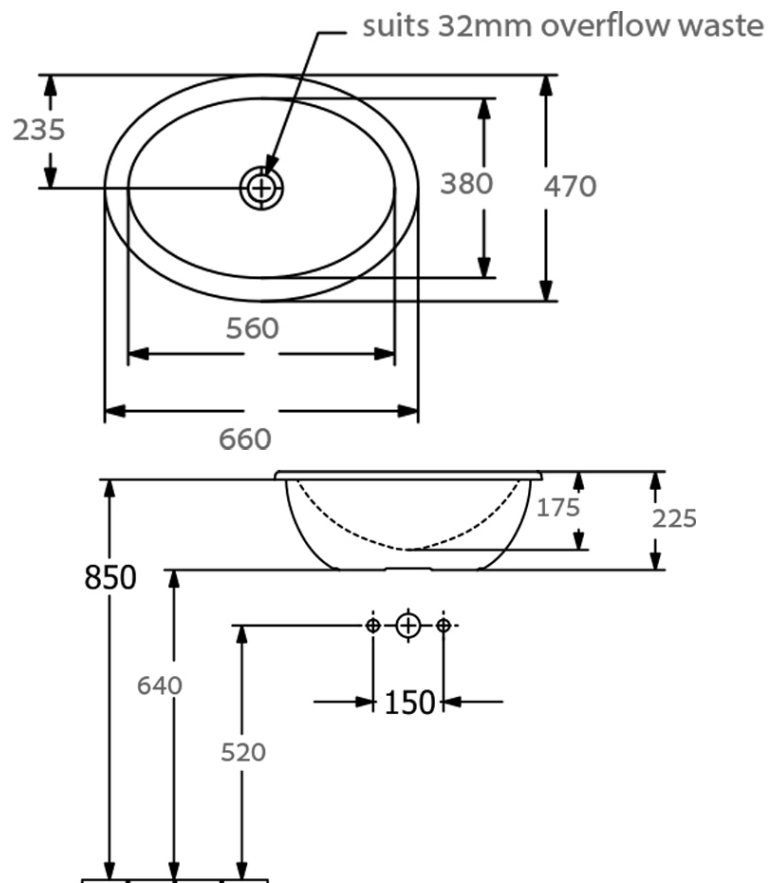

# Loop Slim 660 Oval DI Basin NTH

**Product Image**

**Product Details**

**Code:** 4A630001  
**Brand:** Villeroy & Boch  
**Range:** Loop Slim  
**Warranty:** 10 Years\*  
**Product Width:** 660 mm  
**Product Depth:** 470 mm  
**WELS:** N/A

**Additional Features**

**Technical Specification**

**Required Product**  
 32mm Overflow Waste  
  
**Recommended Products**  
 K316-D PUW Series

**Additional Notes**  
 • Water capacity to bottom of overflow - 6.3lt  
  
**Installation Instructions**  
 \* Position logo visible at the back of the basin  
 \* Slot overflow at the front

\*Please visit [argentaust.com.au/warranty](http://argentaust.com.au/warranty) to view the full warranty

Note: All dimensions are in millimetres and are subject to normal manufacturing variations. Always use the physical product measurements for cut-outs and rough-ins as the technical details shown may differ from the actual product. Use acetic cured silicone sealant. Do not use epoxy type adhesives. Clean with damp cloth. Do not use abrasive cleaners, liquids or pastes.