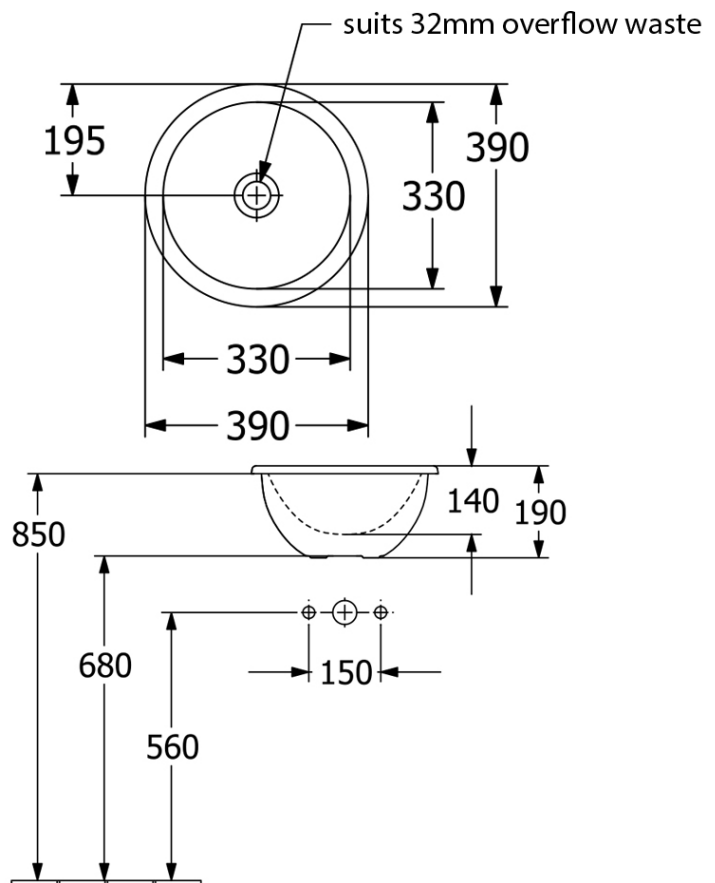

# Loop Slim 390 Round Drop In Basin

No Tap Hole

**Product Image** **Product Details**

**Code:** 4A590001  
**Brand:** Villeroy & Boch  
**Range:** Loop Slim  
**Warranty:** 10 Years\*  
**Product Width:** 390 mm  
**Product Depth:** 390 mm  
**WELS:** N/A

**Additional Features** **Technical Specification**

**Required Product**  
 32mm Overflow Waste

**Recommended Products**  
 K316-D PUW Series

**Additional Notes**

- Water capacity to bottom of overflow - 2.8lt

**Installation Instructions**

- \* Position logo visible at the back of the basin
- \* Slot overflow at the front

\*Please visit [argentaust.com.au/warranty](http://argentaust.com.au/warranty) to view the full warranty

*Note: All dimensions are in millimetres and are subject to normal manufacturing variations. Always use the physical product measurements for cut-outs and rough-ins as the technical details shown may differ from the actual product. Use acetic cured silicone sealant. Do not use epoxy type adhesives. Clean with damp cloth. Do not use abrasive cleaners, liquids or pastes.*