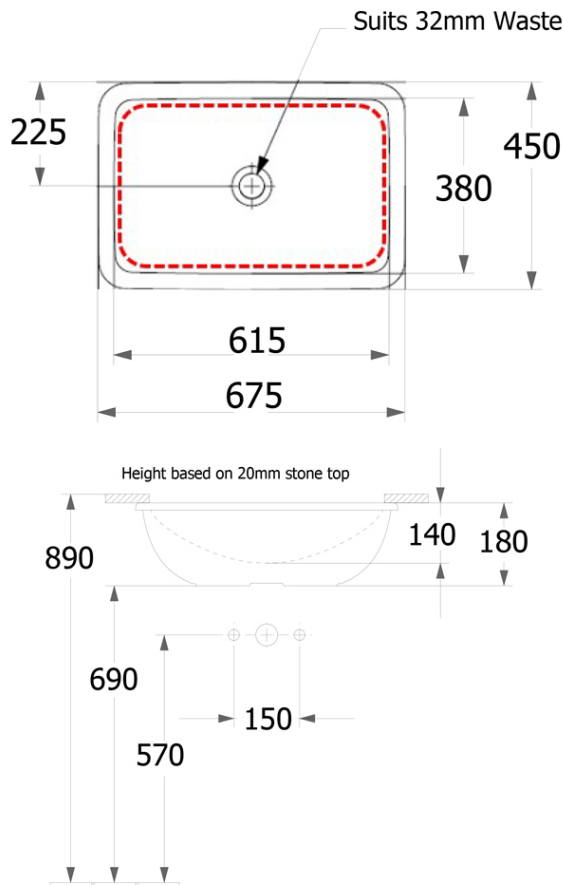

Loop Slim 615 Rect UC Basin NTH RW

Stone White CeramicPlus *

Product Image **Product Details**

Code: 4A5800RW
Brand: Villeroy & Boch
Range: Loop Slim
Warranty: 10 Years*
Product Width: 615 mm
Product Depth: 380 mm
WELS: N/A

Additional Features **Technical Specification**

Required Product
 32mm Overflow Waste

Recommended Products
 K316-DMW Ceramic Matt White waste or any of the K316-D PUW Series

Additional Notes

- Water capacity to bottom of overflow - 6.3lt
- Basin cutout in stone should be 8-10mm smaller all round than the basin ID

Installation Instructions

- * Position logo visible at the back of the basin
- * Slot overflow at the front

*Please visit argentaust.com.au/warranty to view the full warranty

Note: All dimensions are in millimetres and are subject to normal manufacturing variations. Always use the physical product measurements for cut-outs and rough-ins as the technical details shown may differ from the actual product. Use acetic cured silicone sealant. Do not use epoxy type adhesives. Clean with damp cloth. Do not use abrasive cleaners, liquids or pastes.