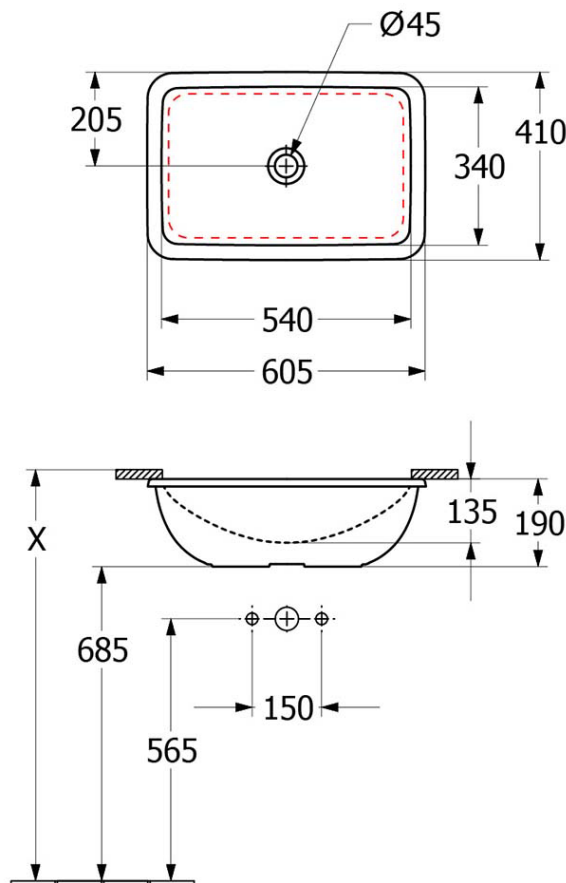

Loop Slim 540 Rect UC Basin NTH S5

Ebony Matt Black CeramicPlus *

Product Image **Product Details**

Code: 4A5700S5
Brand: Villeroy & Boch
Range: Loop Slim
Warranty: 10 Years*
Product Width: 540 mm
Product Depth: 340 mm
WELS: N/A

NOTE: Change to Basin Dimensions March 2024

Additional Features **Technical Specification**

Required Product
32mm Overflow Waste

Recommended Products
K316-DMB Matt Black waste or any of the K316-D PUW Series

Additional Notes

- Water Capacity to bottom of overflow - 5.4lt
- Position V&B logo visible at the back of the basin & Overflow at the front

Installation Instructions

- * Standard Ceramic dimensional tolerances apply +/- 2%
- * Responsibility is with cabinet designer/manufacturer to ensure adequate tolerances
- * Basin cutout in benchtop should be 8-10mm smaller all round than the actual basin ID

*Please visit argentaust.com.au/warranty to view the full warranty

Note: All dimensions are in millimetres and are subject to normal manufacturing variations. It is recommended to use the physical product measurements for cut-outs and rough-ins as the technical details shown may differ from the actual product. Use acetic cured silicone sealant. Do not use epoxy type adhesives. Clean with damp cloth. Do not use abrasive cleaners, liquids or pastes.