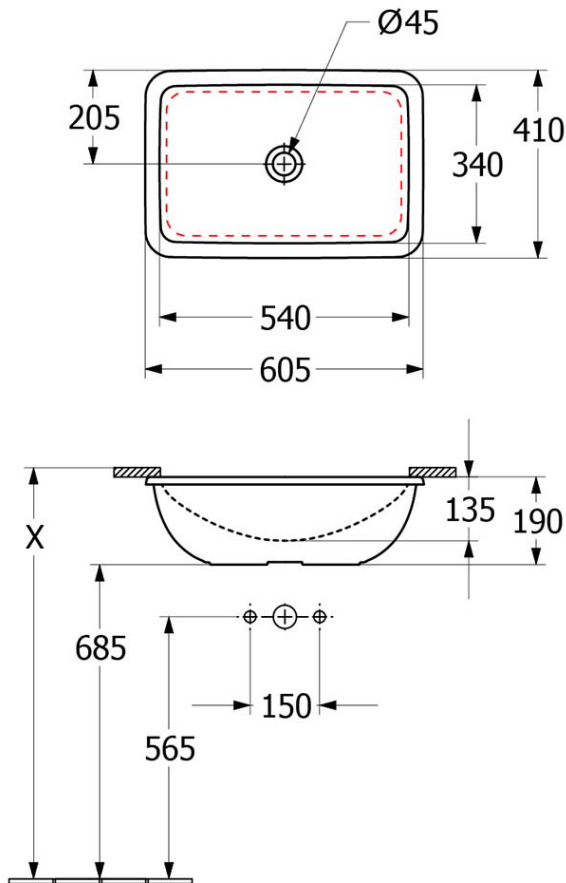

Loop Slim 540 Rect UC Basin NTH RW

Stone White CeramicPlus *

Product Image

Product Details

Code:	4A5700RW
Brand:	Villeroy & Boch
Range:	Loop Slim
Warranty:	10 Years*
Product Width:	540 mm
Product Depth:	340 mm
WELS:	N/A

NOTE: Change to Basin Dimensions March 2024

Additional Features

Required Product
32mm Overflow Waste

Recommended Products
K316-DMW Ceramic Matt White waste or any of the K316-D PUW Series

Additional Notes

- Water Capacity to bottom of overflow - 5.4lt
- Position V&B logo visible at the back of the basin & Overflow at the front

Installation Instructions

- * Standard Ceramic dimensional tolerances apply +/- 2%
- * Responsibility is with cabinet designer/manufacturer to ensure adequate tolerances
- * Basin cutout in benchtop should be 8-10mm smaller all round than the actual basin ID

Technical Specification

*Please visit argentaust.com.au/warranty to view the full warranty

Note: All dimensions are in millimetres and are subject to normal manufacturing variations. It is recommended to use the physical product measurements for cut-outs and rough-ins as the technical details shown may differ from the actual product. Use acetic cured silicone sealant. Do not use epoxy type adhesives. Clean with damp cloth. Do not use abrasive cleaners, liquids or pastes.