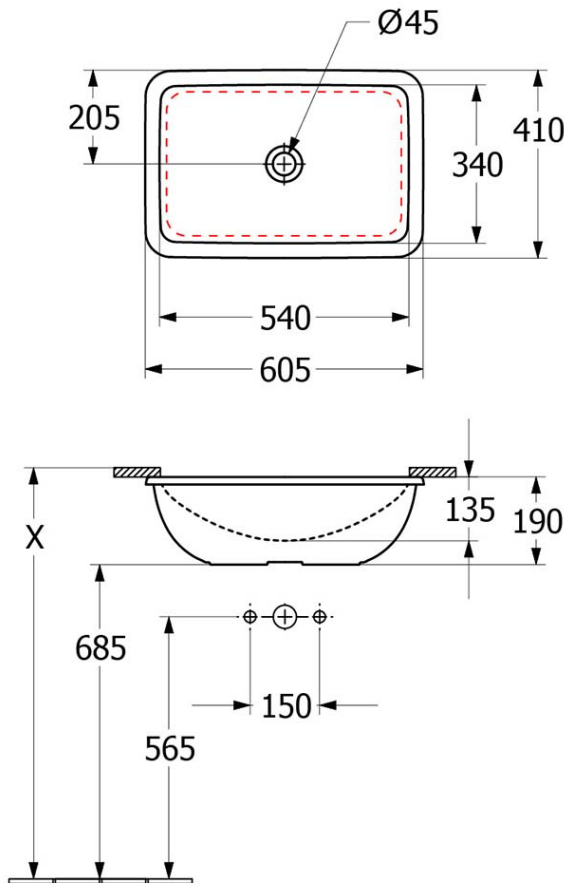

# Loop Slim 540 Rect Undercounter Basin

Pure Black | CeramicPlus

**Product Image** **Product Details**

**Code:** 4A5700R7  
**Brand:** Villeroy & Boch  
**Range:** Loop Slim  
**Warranty:** 10 Years\*  
**Product Width:** 540 mm  
**Product Depth:** 340 mm  
**WELS:** N/A

**Additional Features** **Technical Specification**

**Required Product**

32mm Overflow Waste

**Recommended Products**

K316-DMB Matt Black waste or any of the K316-D PUW Series

**Additional Notes**

- Water Capacity to bottom of overflow - 5.4lt
- Position V&B logo visible at the back of the basin & Overflow at the front

**Installation Instructions**

- \* Standard Ceramic dimensional tolerances apply +/- 2%
- \* Responsibility is with cabinet designer/manufacturer to ensure adequate tolerances
- \* Basin cutout in benchtop should be 8-10mm smaller all round than the actual basin ID

\*Please visit [argentaust.com.au/warranty](http://argentaust.com.au/warranty) to view the full warranty

*Note: All dimensions are in millimetres and are subject to normal manufacturing variations. It is recommended to use the physical product measurements for cut-outs and rough-ins as the technical details shown may differ from the actual product. Use acetic cured silicone sealant. Do not use epoxy type adhesives. Clean with damp cloth. Do not use abrasive cleaners, liquids or pastes.*