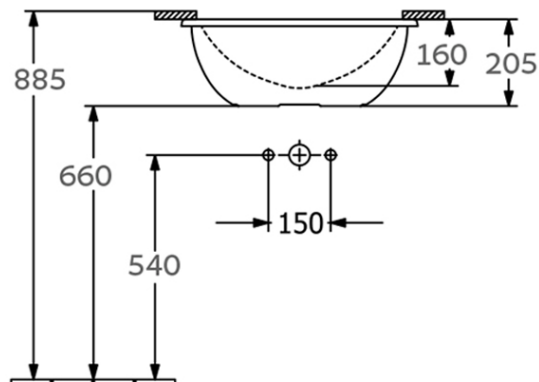

Loop Slim 485 Oval UC Basin NTH RW

Stone White CeramicPlus *

Product Image **Product Details**

Code: 4A5400RW
Brand: Villeroy & Boch
Range: Loop Slim
Warranty: 10 Years*
Product Width: 485 mm
Product Depth: 325 mm
WELS: N/A

Additional Features **Technical Specification**

Required Product
 32mm Overflow Waste

Recommended Products
 K316-DMW Ceramic Matt White waste or any of the K316-D PUW Series

Additional Notes

- Water capacity to bottom of overflow - 4.4lt
- Basin cutout in stone should be 8-10mm smaller all round than the basin ID

Installation Instructions

- * Position logo visible at the back of the basin
- * Slot overflow at the front

Height based on 20mm stone top

*Please visit argentaust.com.au/warranty to view the full warranty

Note: All dimensions are in millimetres and are subject to normal manufacturing variations. Always use the physical product measurements for cut-outs and rough-ins as the technical details shown may differ from the actual product. Use acetic cured silicone sealant. Do not use epoxy type adhesives. Clean with damp cloth. Do not use abrasive cleaners, liquids or pastes.