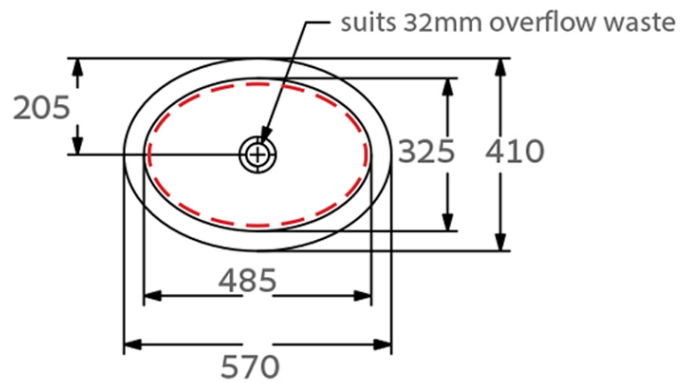

Loop Slim 485 Oval UC Basin NTH RW

Stone White CeramicPlus *

Product Image **Product Details**

Code: 4A5400RW
Brand: Villeroy & Boch
Range: Loop Slim
Warranty: 10 Years*
Product Width: 485 mm
Product Depth: 325 mm
WELS: N/A

Additional Features **Technical Specification**

Required Product
 32mm Overflow Waste

Recommended Products
 K316-DMW Ceramic Matt White waste or any of the K316-D PUW Series

Additional Notes

- Water capacity to bottom of overflow - 4.4lt
- Basin cutout in stone should be 8-10mm smaller all round than the basin ID

Installation Instructions

- * Position logo visible at the back of the basin
- * Slot overflow at the front

Height based on 20mm stone top

*Please visit argentaust.com.au/warranty to view the full warranty

Note: All dimensions are in millimetres and are subject to normal manufacturing variations. Always use the physical product measurements for cut-outs and rough-ins as the technical details shown may differ from the actual product. Use acetic cured silicone sealant. Do not use epoxy type adhesives. Clean with damp cloth. Do not use abrasive cleaners, liquids or pastes.