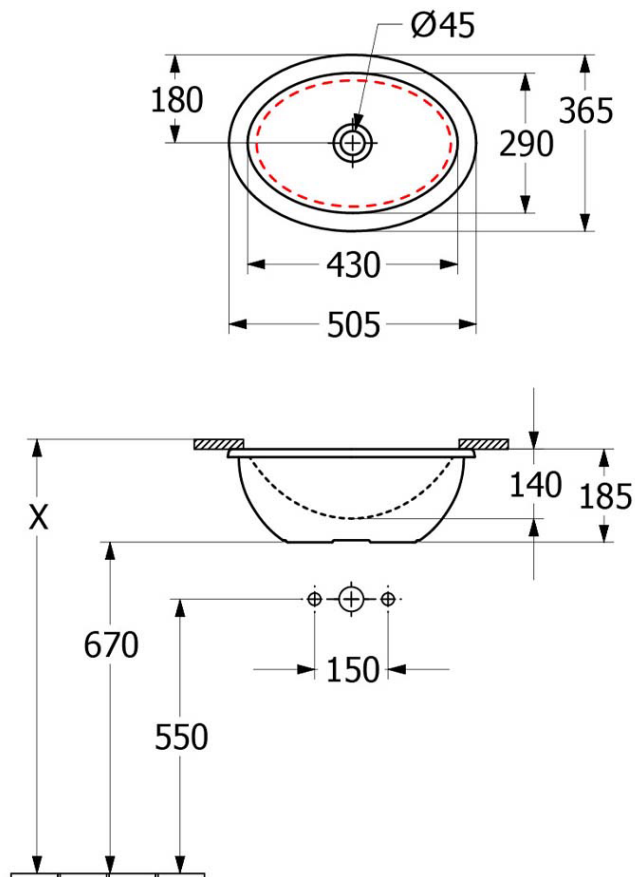

# Loop Slim 430 Oval UC Basin NTH RW

Stone White CeramicPlus \*

**Product Image** **Product Details**

**Code:** 4A5300RW  
**Brand:** Villeroy & Boch  
**Range:** Loop Slim  
**Warranty:** 10 Years\*  
**Product Width:** 430 mm  
**Product Depth:** 290 mm  
**WELS:** N/A

NOTE: Change to Dimensions March 2024

**Additional Features** **Technical Specification**

**Required Product**  
 32mm Overflow Waste

**Recommended Products**  
 K316-DMW Ceramic Matt White waste or any of the K316-D PUW Series

**Additional Notes**

- Water Capacity to bottom of overflow - 4.2lt
- Position V&B logo visible at the back of the basin & Overflow at the front

**Installation Instructions**

- \* Standard Ceramic dimensional tolerances apply +/- 2%
- \* Responsibility is with cabinet designer/manufacturer to ensure adequate tolerances
- \* Basin cutout in benchtop should be 8-10mm smaller all round than the actual basin ID

\*Please visit [argentaust.com.au/warranty](http://argentaust.com.au/warranty) to view the full warranty

*Note: All dimensions are in millimetres and are subject to normal manufacturing variations. It is recommended to use the physical product measurements for cut-outs and rough-ins as the technical details shown may differ from the actual product. Use acetic cured silicone sealant. Do not use epoxy type adhesives. Clean with damp cloth. Do not use abrasive cleaners, liquids or pastes.*