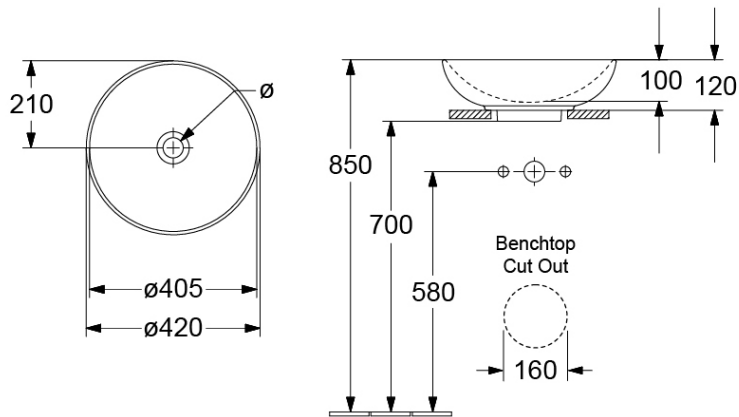

Loop Slim 420 Round Vessel Basin

Ebony, No Taphole

Product Image

Product Details

Code:	4A4600S5
Brand:	Villeroy & Boch
Range:	LOOP
Warranty:	10 Years*
Product Width:	420 mm
Product Depth:	420 mm
WELS:	N/A

Additional Features

Technical Specification

Required Product
32mm Waste

Recommended Products
K316-D PUW Waste Series

Additional Notes

- TitanCeram with CeramicPlus

Installation Instructions

- * 160mm Benchtop Cutout required
- * Slot Overflow to be installed at the front of the cabinet

*Please visit argentaust.com.au/warranty to view the full warranty

Note: All dimensions are in millimetres and are subject to normal manufacturing variations. Always use the physical product measurements for cut-outs and rough-ins as the technical details shown may differ from the actual product. Use acetic cured silicone sealant. Do not use epoxy type adhesives. Clean with damp cloth. Do not use abrasive cleaners, liquids or pastes.