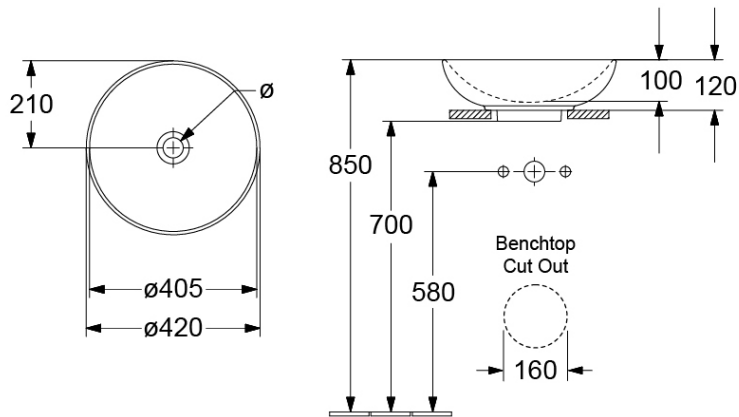

Loop Slim 420 Round Vessel Basin

Stone White, No Taphole

Product Image

Product Details

Code:	4A4600RW
Brand:	Villeroy & Boch
Range:	LOOP
Warranty:	10 Years*
Product Width:	420 mm
Product Depth:	420 mm
WELS:	N/A

Additional Features

Required Product
32mm Waste

Recommended Products
K316-D PUW Waste Series

Additional Notes

- TitanCeram with CeramicPlus

Installation Instructions

- * 160mm Benchtop Cutout required
- * Slot overflow to be installed at the front of basin

Technical Specification

*Please visit argentaust.com.au/warranty to view the full warranty

Note: All dimensions are in millimetres and are subject to normal manufacturing variations. Always use the physical product measurements for cut-outs and rough-ins as the technical details shown may differ from the actual product. Use acetic cured silicone sealant. Do not use epoxy type adhesives. Clean with damp cloth. Do not use abrasive cleaners, liquids or pastes.