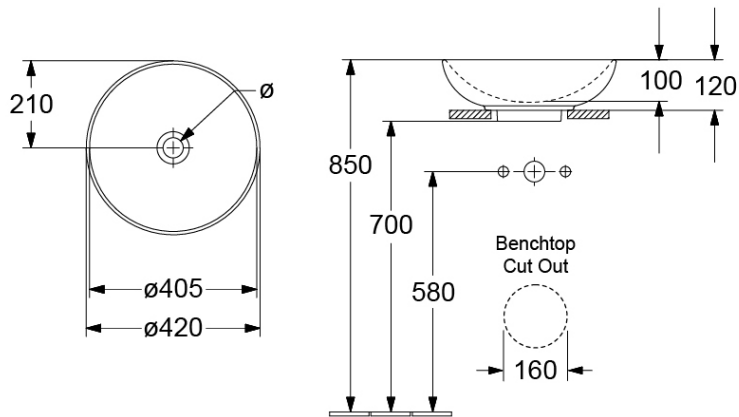

## Product Details

<b>Code:</b>	<b>4A4600R7</b>
Brand:	Villeroy & Boch
Range:	LOOP
Warranty:	10 Years*
Product Width:	420 mm
Product Depth:	420 mm
WELS:	N/A

## Additional Features

**Required Product**  
32mm Waste

**Recommended Products**  
K316-D PUW Waste Series

**Additional Notes**

- TitanCeram with CeramicPlus

**Installation Instructions**

- \* 60mm Benchtop Cutout required
- \* Slot overflow to be installed at the front

## Technical Specification

\*Please visit [argentaust.com.au/warranty](http://argentaust.com.au/warranty) to view the full warranty

*Note: All dimensions are in millimetres and are subject to normal manufacturing variations. It is recommended to use the physical product measurements for cut-outs and rough-ins as the technical details shown may differ from the actual product. Use acetic cured silicone sealant. Do not use epoxy type adhesives. Clean with damp cloth. Do not use abrasive cleaners, liquids or pastes.*