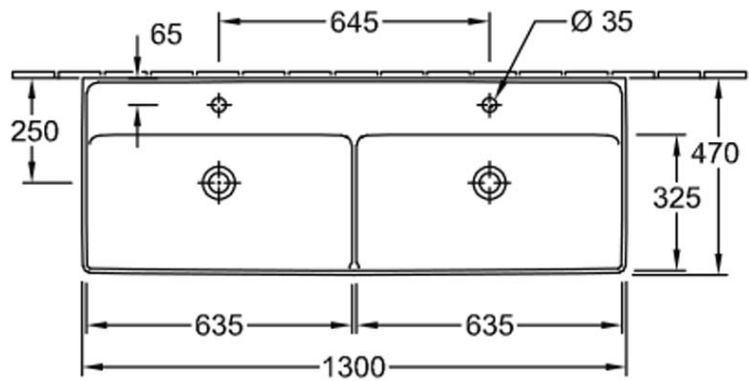

Collaro 1300 Double Wall Basin

No Tap Hole | No Overflow

Product Image

Product Details

Code:	4A34D201CB
Brand:	Villeroy & Boch
Range:	Collaro
Warranty:	10 Years*
Product Width:	N/A
Product Depth:	N/A
WELS:	N/A

Additional Features

Technical Specification

Required Product

Recommended Products
 K316-D
 Pop Up Waste 32mm 2 Piece

Additional Notes

- Titan Ceram

*Please visit argentaust.com.au/warranty to view the full warranty

Note: All dimensions are in millimetres and are subject to normal manufacturing variations. Always use the physical product measurements for cut-outs and rough-ins as the technical details shown may differ from the actual product. Use acetic cured silicone sealant. Do not use epoxy type adhesives. Clean with damp cloth. Do not use abrasive cleaners, liquids or pastes.