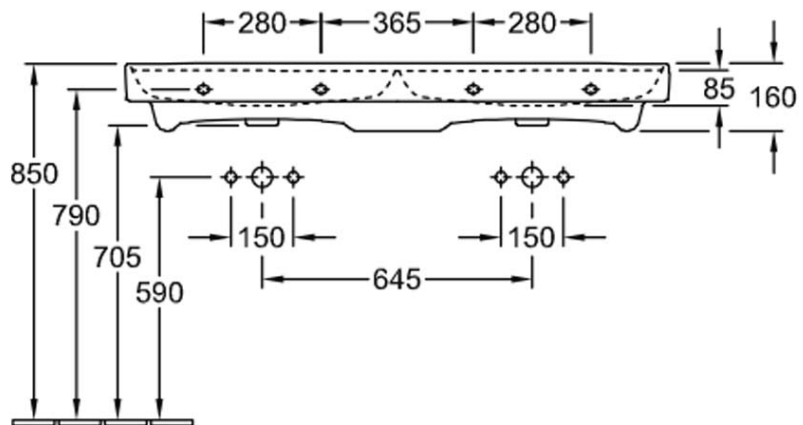

Collaro 1300 Double Wall Basin

No Tap Hole | No Overflow

Product Image

Product Details

Code:	4A34D201CB
Brand:	Villeroy & Boch
Range:	Collaro
Warranty:	10 Years*
Product Width:	N/A
Product Depth:	N/A
WELS:	N/A

Additional Features

Technical Specification

Required Product

Recommended Products
 K316-D
 Pop Up Waste 32mm 2 Piece

Additional Notes

- Titan Ceram

*Please visit argentaust.com.au/warranty to view the full warranty

Note: All dimensions are in millimetres and are subject to normal manufacturing variations. Always use the physical product measurements for cut-outs and rough-ins as the technical details shown may differ from the actual product. Use acetic cured silicone sealant. Do not use epoxy type adhesives. Clean with damp cloth. Do not use abrasive cleaners, liquids or pastes.