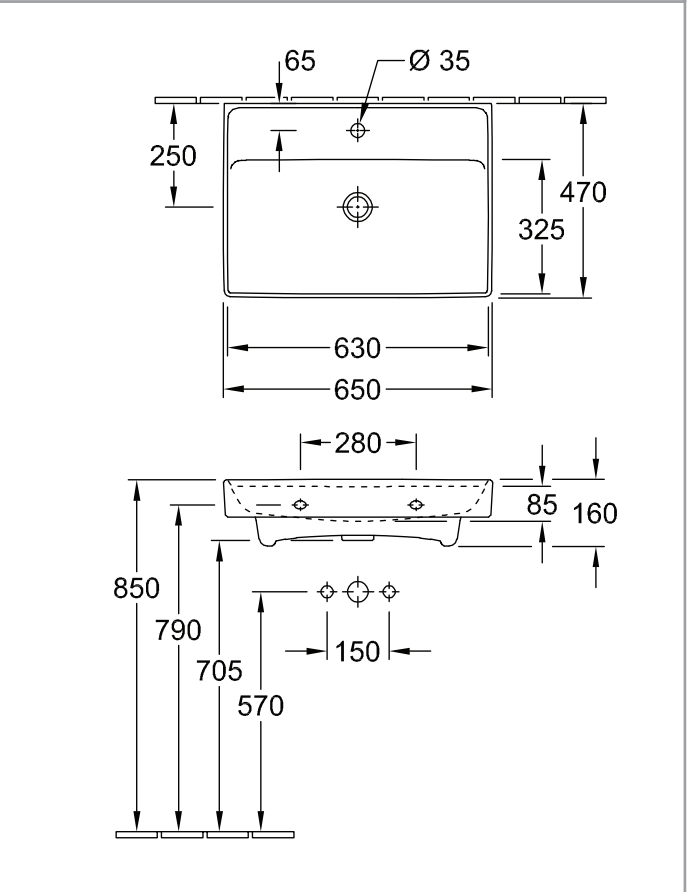

## COLLARO 650 WALL BASIN

Product Image	Technical Specification
---------------	-------------------------

**Description**

Collaro 650 Wall Basin

**4A336601CB** 1 Tap Hole | No Overflow

**Additional Information**

- TitanCeram
- Recommended waste K316-D

**Titan  
Ceram**  
Villeroy & Boch