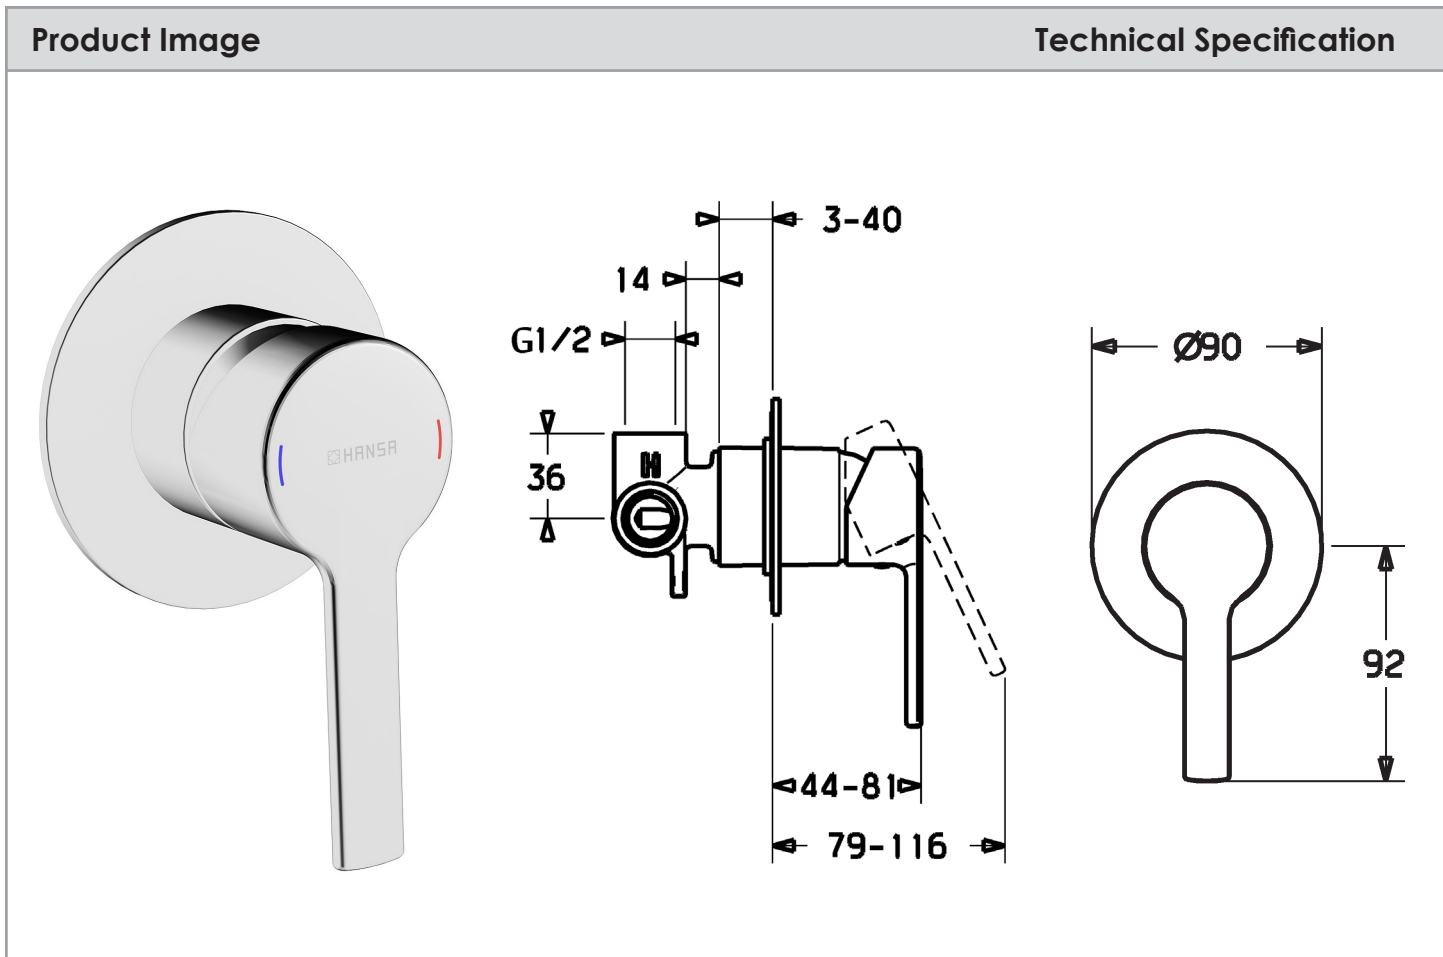

HANSARONDA SHOWER MIXER

Description	
HansaRonda Shower Mixer	
Chrome Trim	498170030037
Body Only	50500100

Additional Information
<ul style="list-style-type: none"> - 15 year Warranty* Conditions Apply - German Engineered - 35mm Cartridge - Variable volume & temperature limiter