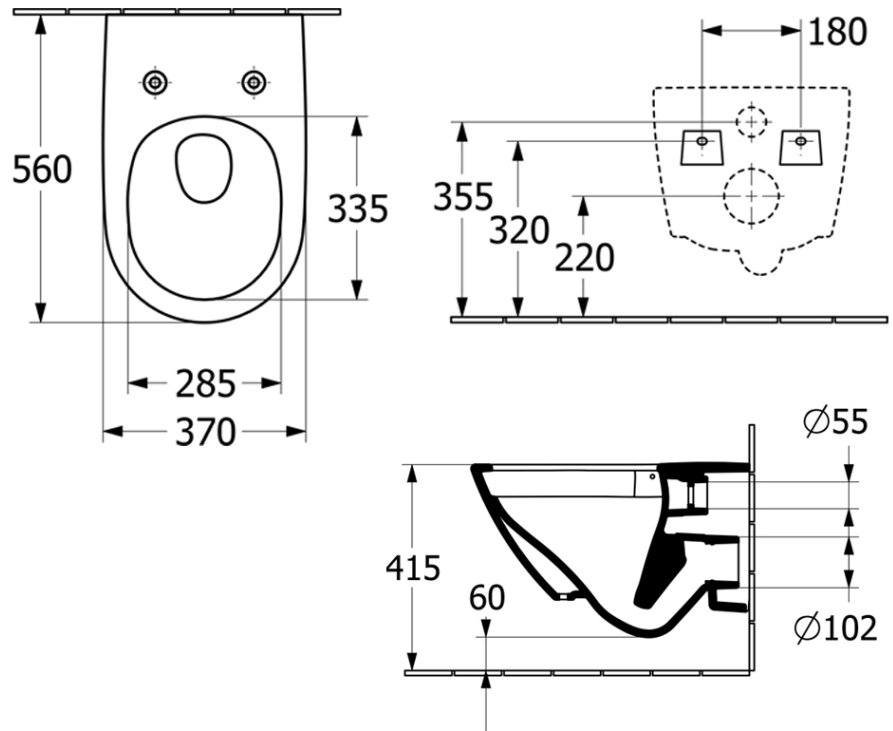

Additional Features **Technical Specification**

Required Product
Matching In Wall Cistern with Frame

Recommended Products
ViConnect 92233500 or 92233600
Cistern with Frame with E100 E200 Or
E300 ViConnect Flush Plate

Additional Notes

- TwistFlush
- Fully Smooth Sided
- Soft Close Seat

Installation Instructions
* Featuring Villeroy & Boch SupraFix Technology