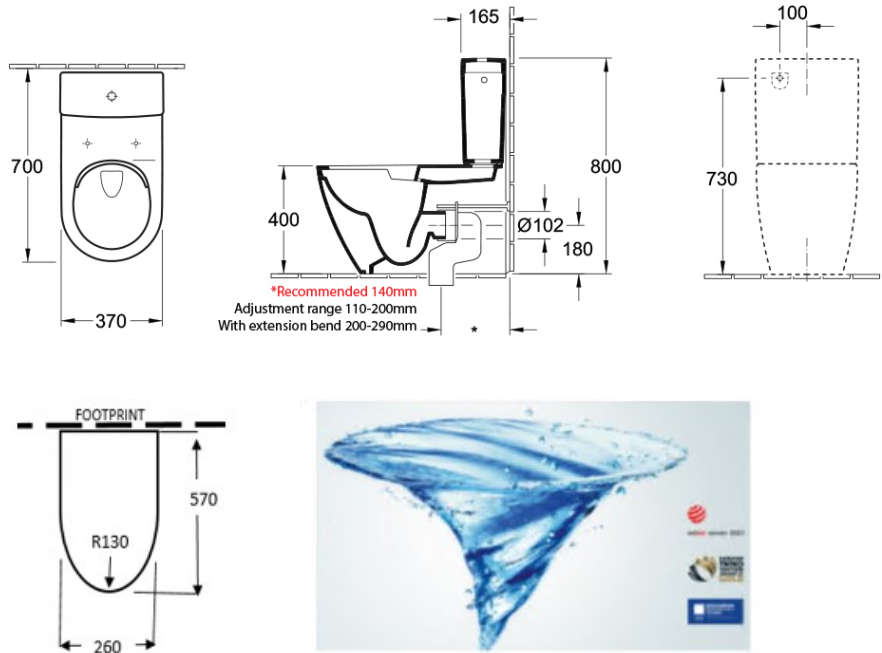

Subway 3.0 TwistFlush BTW Toilet S Trap

Product Image

Product Details

Code: 4672T101S4B
Brand: Villeroy & Boch
Range: Subway 3.0
Warranty: 10 Years*
Product Width: 370 mm
Product Depth: 700 mm
WELS: 4 Star 3.5 LPM, Reg #: L04768

Additional Features

Technical Specification

Required Product

Recommended Products
 Matching Villeroy & Boch Basin,
 Flush Button Options, 8L289868
 White, 8L289861 Chrome

Additional Notes

- TwistFlush Technology
- Soft Close seat

Installation Instructions

- * Rec set out 140mm
- * S trap set out 110 - 200mm
- * 200 - 290mm with Optional B8080 Vario

*Please visit argentaust.com.au/warranty to view the full warranty

Note: All dimensions are in millimetres and are subject to normal manufacturing variations. Always use the physical product measurements for cut-outs and rough-ins as the technical details shown may differ from the actual product. Use acetic cured silicone sealant. Do not use epoxy type adhesives. Clean with damp cloth. Do not use abrasive cleaners, liquids or pastes.