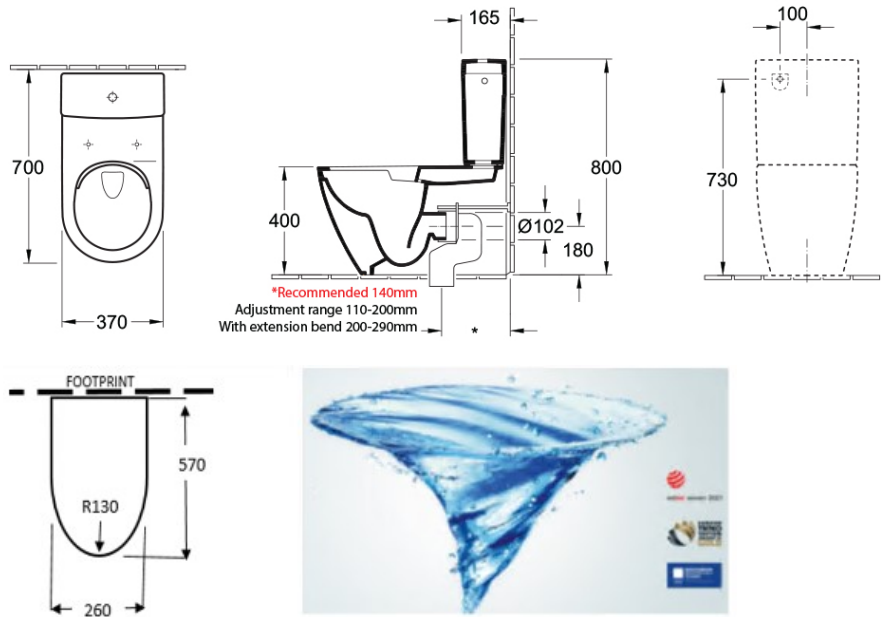

Subway 3.0 TwistFlush BTW Toilet P Trap

CeramicPlus

Product Image **Product Details**

Code: 4672T0R1S4CB
Brand: Villeroy & Boch
Range: Subway 3.0
Warranty: 10 Years*
Product Width: 370 mm
Product Depth: 700 mm
WELS: 4 Star 4.5 LPM, Reg #: L07414

Additional Features **Technical Specification**

Required Product

Recommended Products
 Matching Villeroy & Boch Basin, Flush Button Options, 8L289868 White, 8L289861 Chrome

Additional Notes

- TwistFlush Technology
- CeramicPlus Easy Clean Finish
- Soft Close seat

Installation Instructions
 * P Trap Set Out 180mm

*Please visit argentaust.com.au/warranty to view the full warranty

Note: All dimensions are in millimetres and are subject to normal manufacturing variations. Always use the physical product measurements for cut-outs and rough-ins as the technical details shown may differ from the actual product. Use acetic cured silicone sealant. Do not use epoxy type adhesives. Clean with damp cloth. Do not use abrasive cleaners, liquids or pastes.