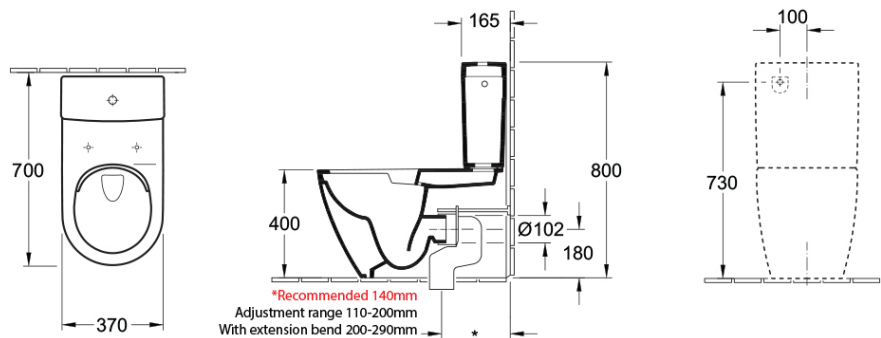

Subway 3.0 TwistFlush BTW Toilet P Trap

Slim Seat | CeramicPlus

Product Image

Product Details

Code: 4672T0R1L4CB
Brand: Villeroy & Boch
Range: Subway 3.0
Warranty: 10 Years*
Product Width: 370 mm
Product Depth: 700 mm
WELS: 0 Star 0.0/0.0L 0.0L avg flush, Reg #:\$13907

Additional Features

Technical Specification

Required Product

Recommended Products
 Matching Villeroy & Boch Basin, Flush Button Options, 8L289868 White, 8L289861 Chrome

Additional Notes

- TwistFlush Technology
- CeramicPlus Easy Clean Finish
- Slim Soft Close seat

Installation Instructions

* P Trap Set Out 180mm

*Recommended 140mm
 Adjustment range 110-200mm
 With extension bend 200-290mm

*Please visit argentaust.com.au/warranty to view the full warranty

Note: All dimensions are in millimetres and are subject to normal manufacturing variations. Always use the physical product measurements for cut-outs and rough-ins as the technical details shown may differ from the actual product. Use acetic cured silicone sealant. Do not use epoxy type adhesives. Clean with damp cloth. Do not use abrasive cleaners, liquids or pastes.