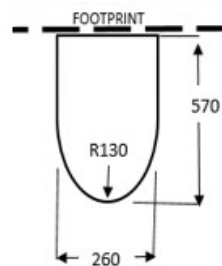

Subway 3.0 TwistFlush BTW Toilet P Trap

Slim Seat | CeramicPlus

Product Image

Product Details

Code: 4672T0R1L4CB
Brand: Villeroy & Boch
Range: Subway 3.0
Warranty: 10 Years*
Product Width: 370 mm
Product Depth: 700 mm
WELS: 0 Star 0.0/0.0L 0.0L avg flush, Reg #:\$13907

Additional Features

Technical Specification

Required Product

Recommended Products
 Matching Villeroy & Boch Basin, Flush Button Options, 8L289868 White, 8L289861 Chrome

Additional Notes

- TwistFlush Technology
- CeramicPlus Easy Clean Finish
- Slim Soft Close seat

Installation Instructions

* P Trap Set Out 180mm

*Recommended 140mm
 Adjustment range 110-200mm
 With extension bend 200-290mm

*Please visit argentaust.com.au/warranty to view the full warranty

Note: All dimensions are in millimetres and are subject to normal manufacturing variations. Always use the physical product measurements for cut-outs and rough-ins as the technical details shown may differ from the actual product. Use acetic cured silicone sealant. Do not use epoxy type adhesives. Clean with damp cloth. Do not use abrasive cleaners, liquids or pastes.