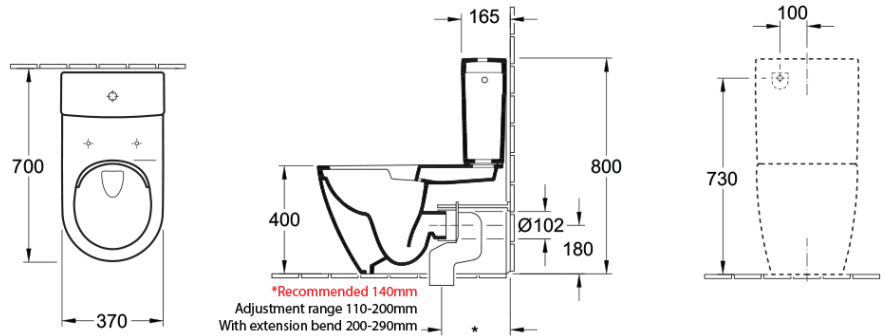

Technical Specification

*Please visit argentaust.com.au/warranty to view the full warranty

Note: All dimensions are in millimetres and are subject to normal manufacturing variations. Always use the physical product measurements for cut-outs and rough-ins as the technical details shown may differ from the actual product. Use acetic cured silicone sealant. Do not use epoxy type adhesives. Clean with damp cloth. Do not use abrasive cleaners, liquids or pastes.