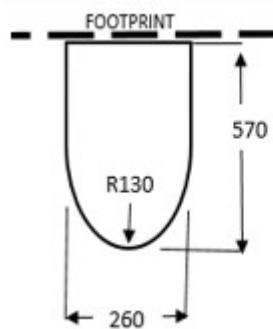

Technical Specification

*Please visit argentaust.com.au/warranty to view the full warranty

Note: All dimensions are in millimetres and are subject to normal manufacturing variations. Always use the physical product measurements for cut-outs and rough-ins as the technical details shown may differ from the actual product. Use acetic cured silicone sealant. Do not use epoxy type adhesives. Clean with damp cloth. Do not use abrasive cleaners, liquids or pastes.