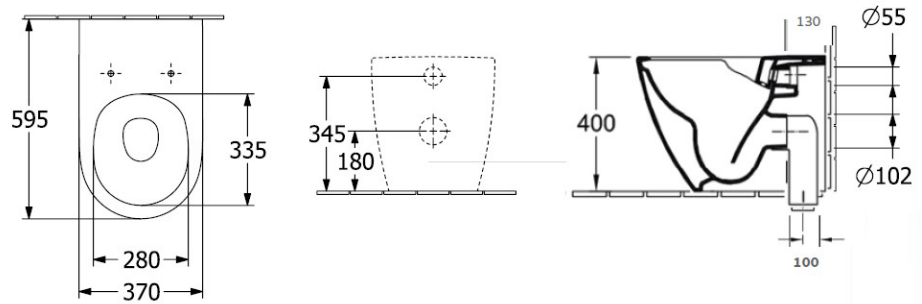

Subway 3.0 TwistFlush Wall Faced Toilet

S & P Trap | TwistFlush | Slim Seat

Product Image **Product Details**

Code: 4671T101L4B
Brand: Villeroy & Boch
Range: Subway 3.0
Warranty: 10 Years*
Product Width: 370 mm
Product Depth: 595 mm
WELS: 4 Star 3.5 LPM, Reg #: L07242

Additional Features **Technical Specification**

Required Product
 Matching In Wall Cistern

Recommended Products
 ViConnect 92233300 or 92233400
 Cistern with E100 E200 or E300
 Flushplate

Additional Notes

- TwistFlush
- Fully Smooth Sided
- Slim Seat

Installation Instructions

- * S trap set out 100-110mm
- * P Trap set Out 180mm
- * S Trap Set out 160-175mm with VT103 Vario order seperately

*Please visit argentaust.com.au/warranty to view the full warranty

Note: All dimensions are in millimetres and are subject to normal manufacturing variations. Always use the physical product measurements for cut-outs and rough-ins as the technical details shown may differ from the actual product. Use acetic cured silicone sealant. Do not use epoxy type adhesives. Clean with damp cloth. Do not use abrasive cleaners, liquids or pastes.