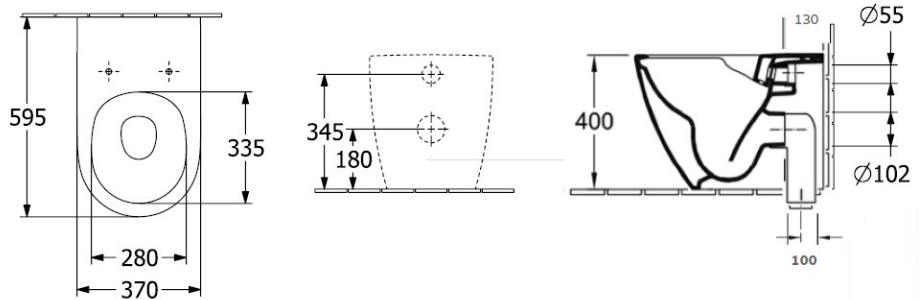

Additional Features

Required Product
 Matching In Wall Cistern

Recommended Products
 ViConnect 92233300 or 92233400
 Cistern with E100 E200 or E300
 Flushplate

Additional Notes

- TwistFlush
- Fully Smooth Sided
- Slim Seat

Installation Instructions

- * S trap set out 100mm
- * P Trap set Out 180mm
- * S Trap Set out 160-180mm with B8080 Vario order separately

Technical Specification

*Please visit argentaust.com.au/warranty to view the full warranty

Note: All dimensions are in millimetres and are subject to normal manufacturing variations. Always use the physical product measurements for cut-outs and rough-ins as the technical details shown may differ from the actual product. Use acetic cured silicone sealant. Do not use epoxy type adhesives. Clean with damp cloth. Do not use abrasive cleaners, liquids or pastes.